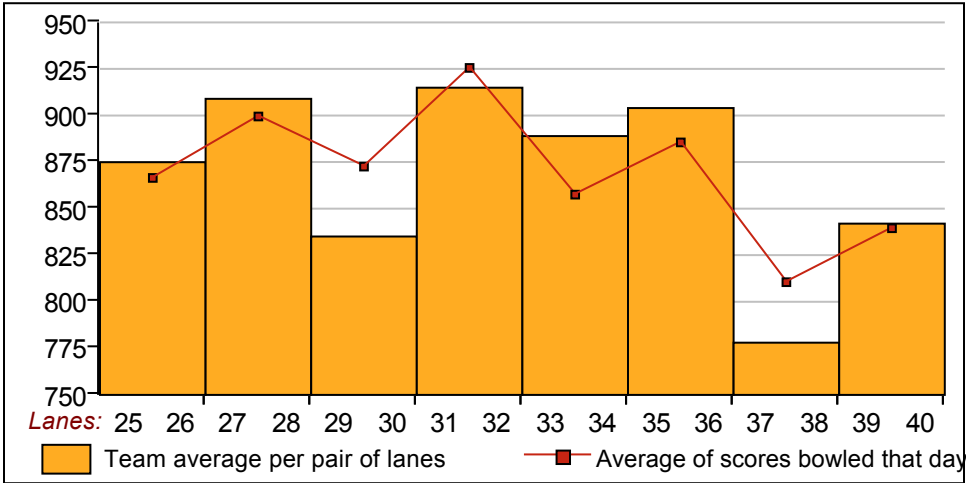

Team Average vs Ave of Scores