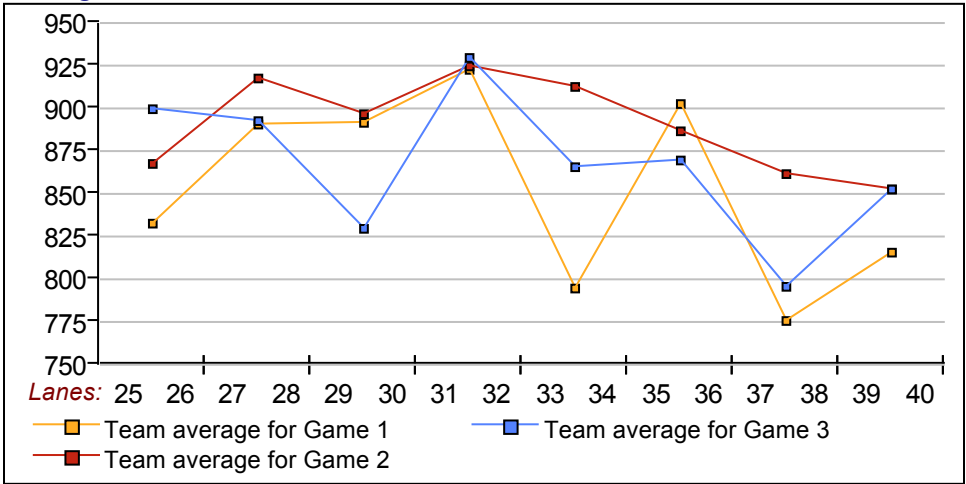

Average of Scores for Each Game