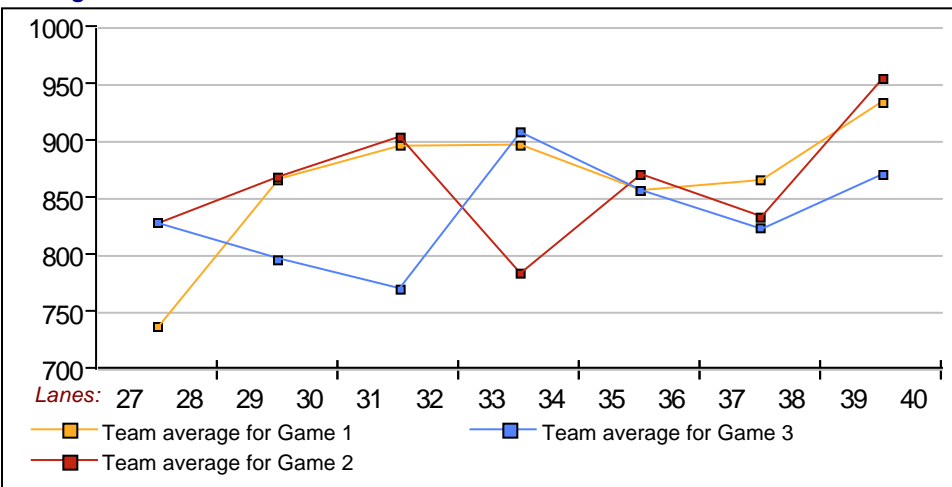

Average of Scores for Each Game