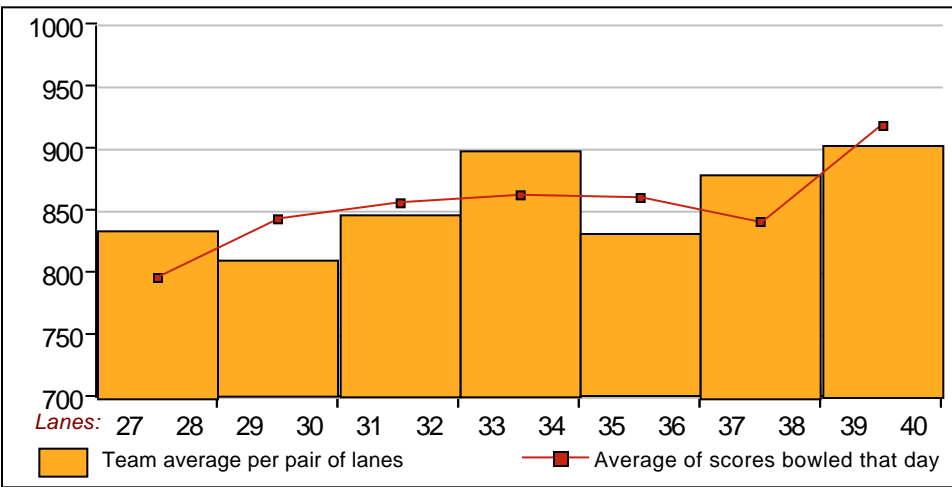

Team Average vs Ave of Scores