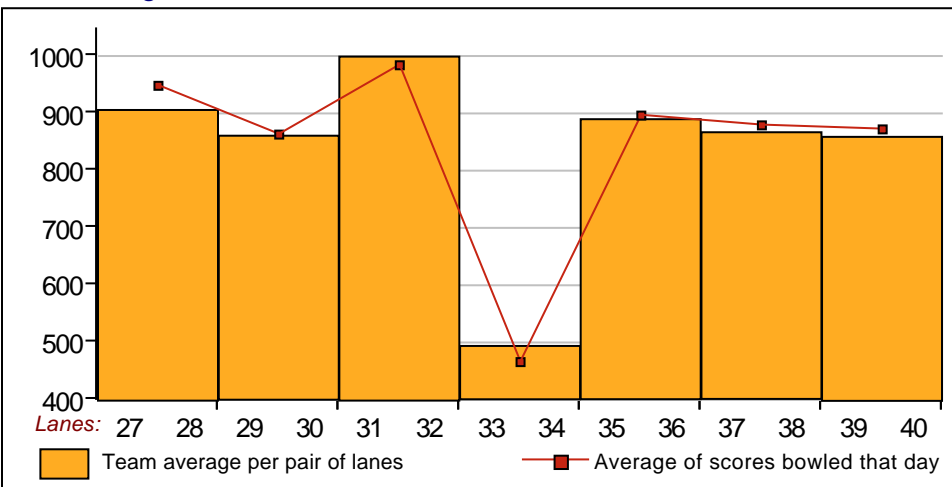

Team Average vs Ave of Scores