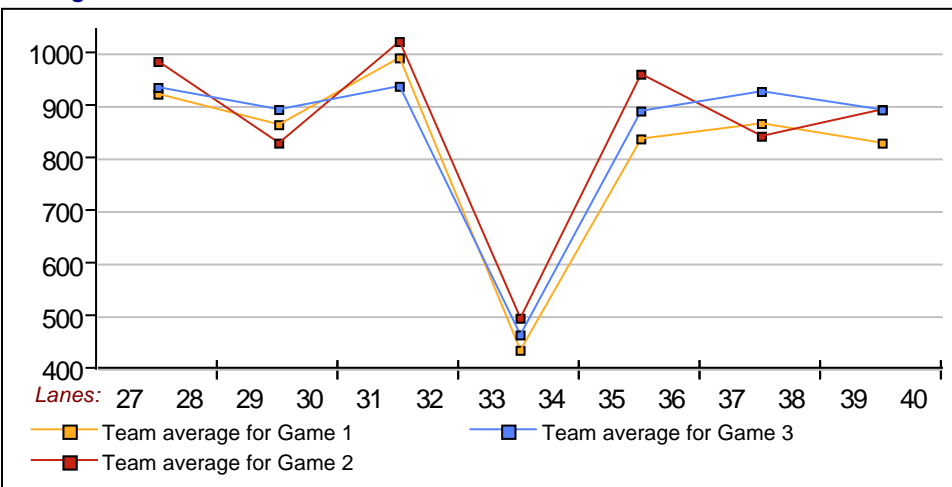

Average of Scores for Each Game