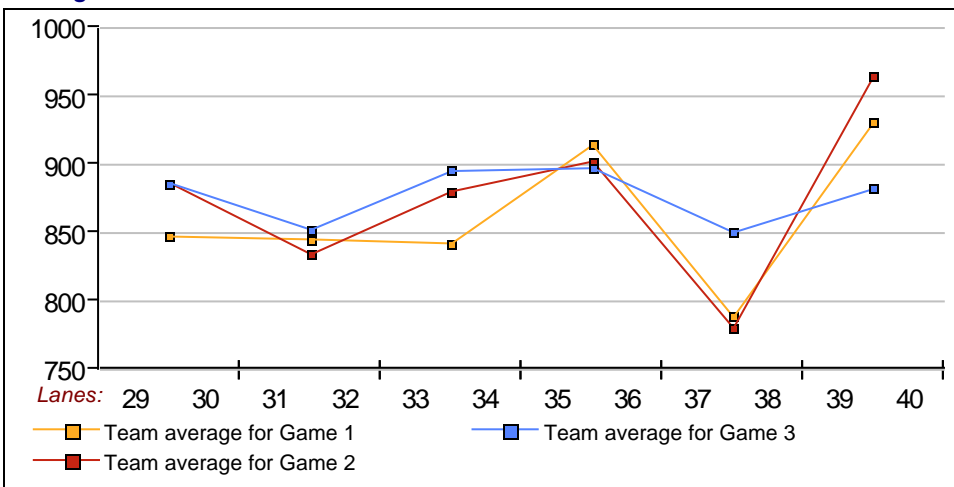

Average of Scores for Each Game