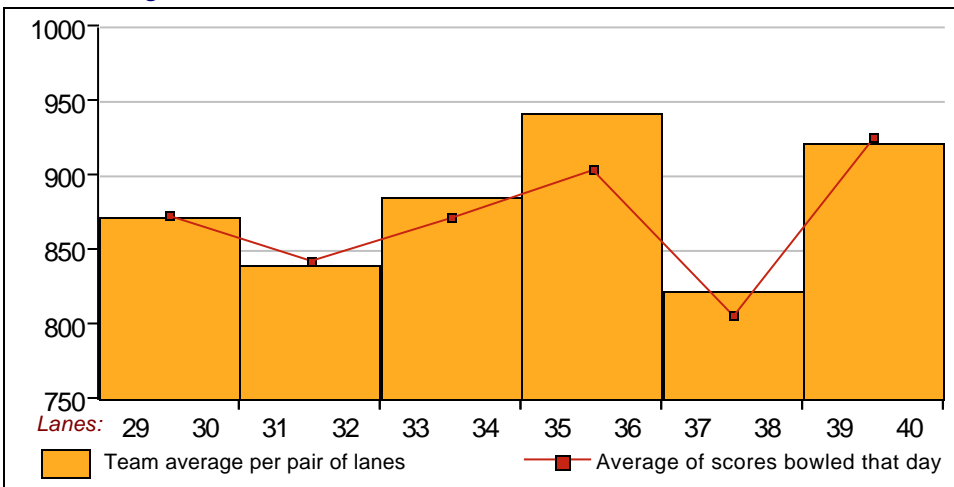

Team Average vs Ave of Scores