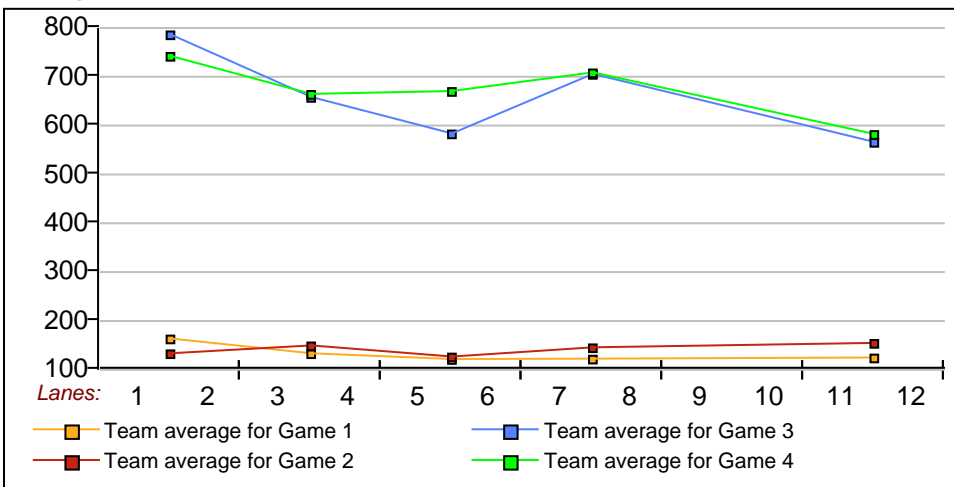

Average of Scores for Each Game