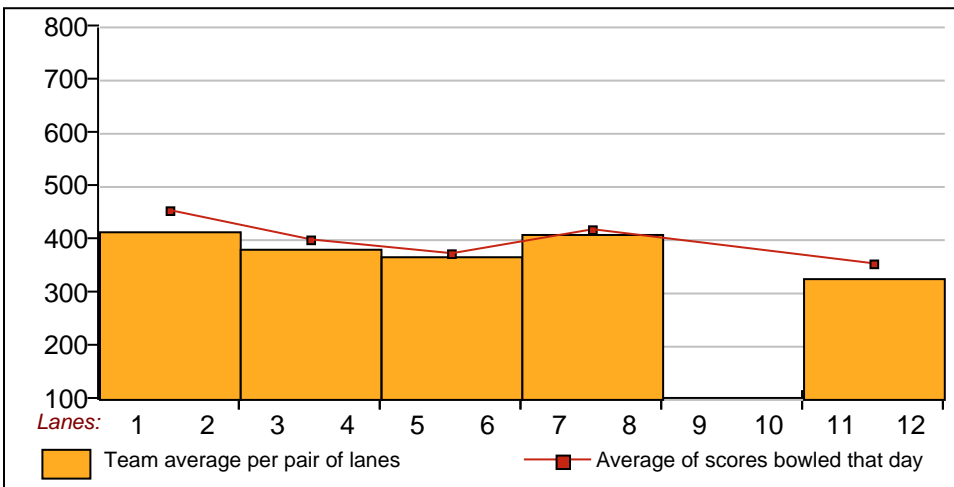

Team Average vs Ave of Scores