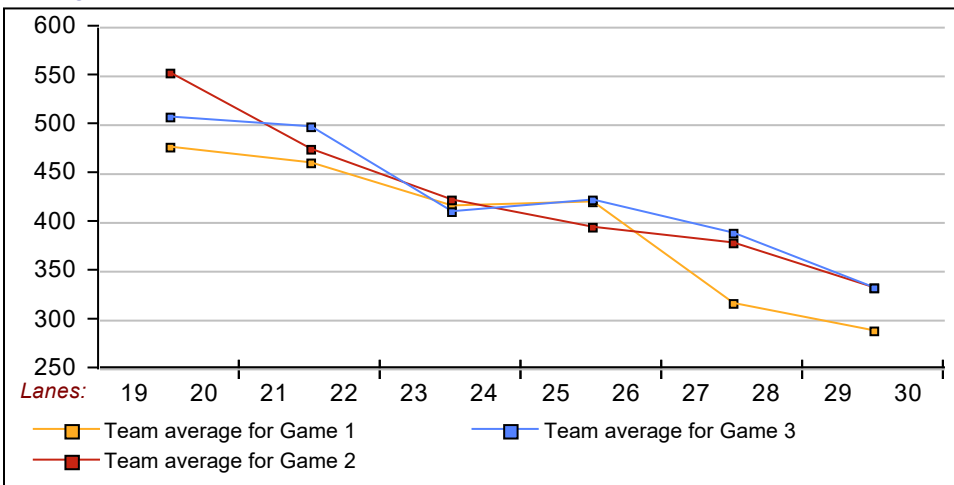

Average of Scores for Each Game