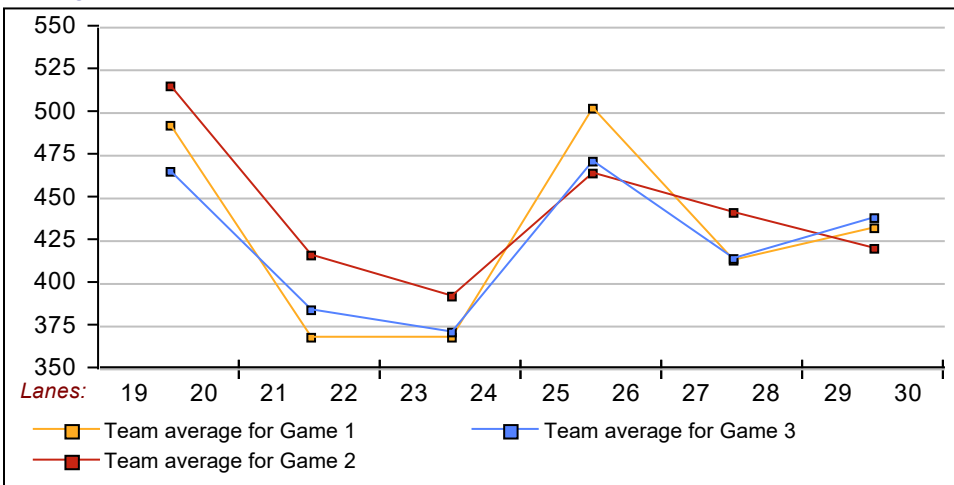

Average of Scores for Each Game