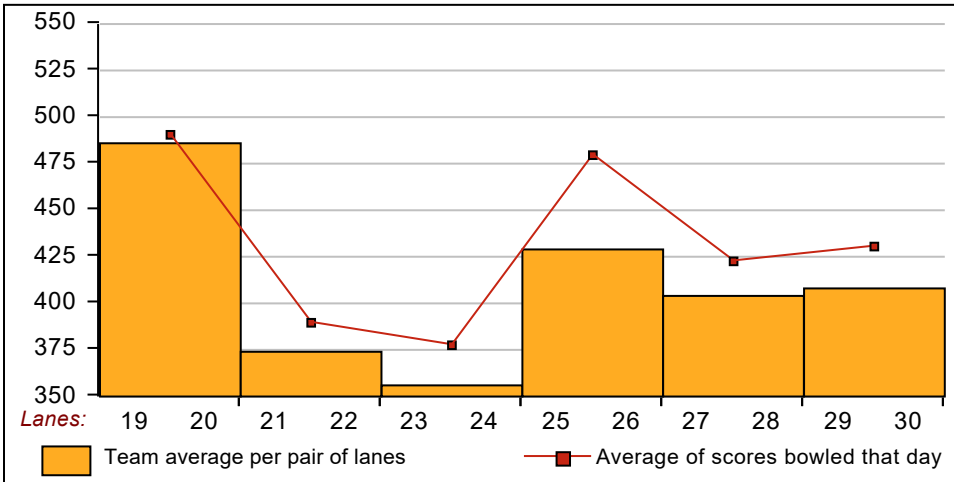

Team Average vs Ave of Scores