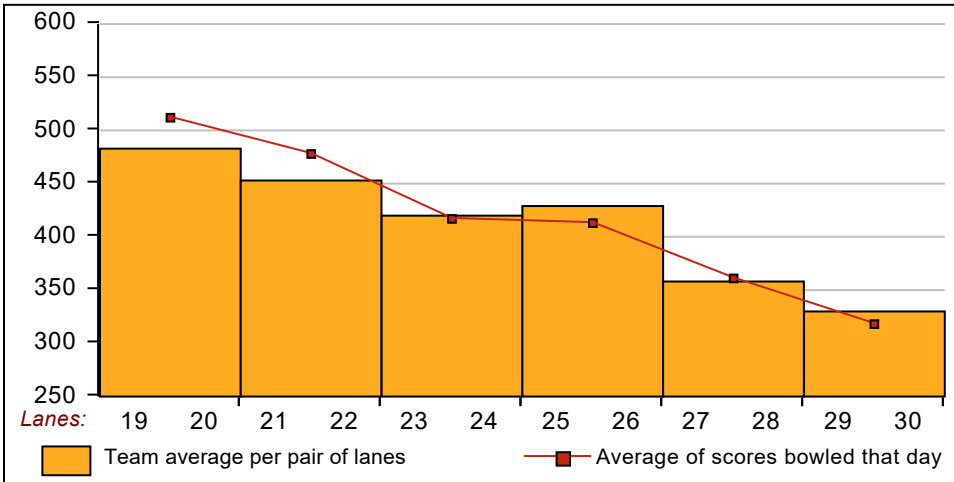

Team Average vs Ave of Scores