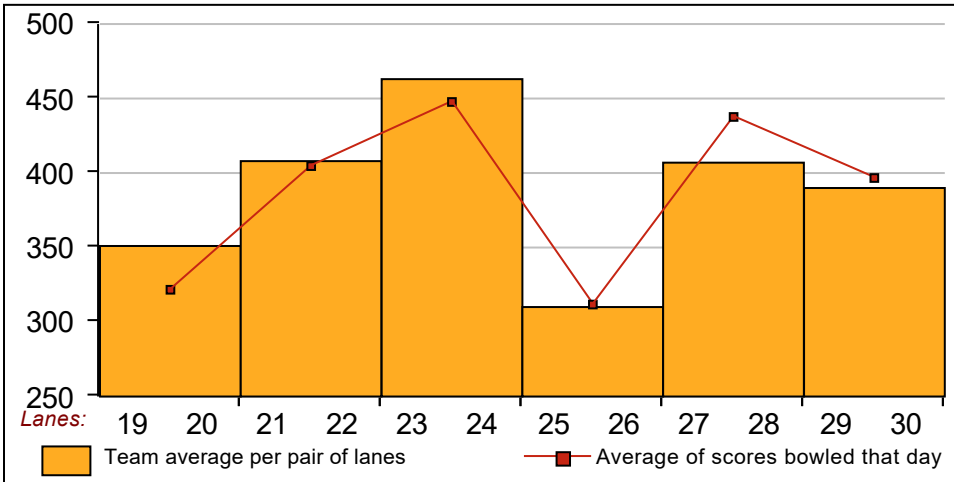

Team Average vs Ave of Scores