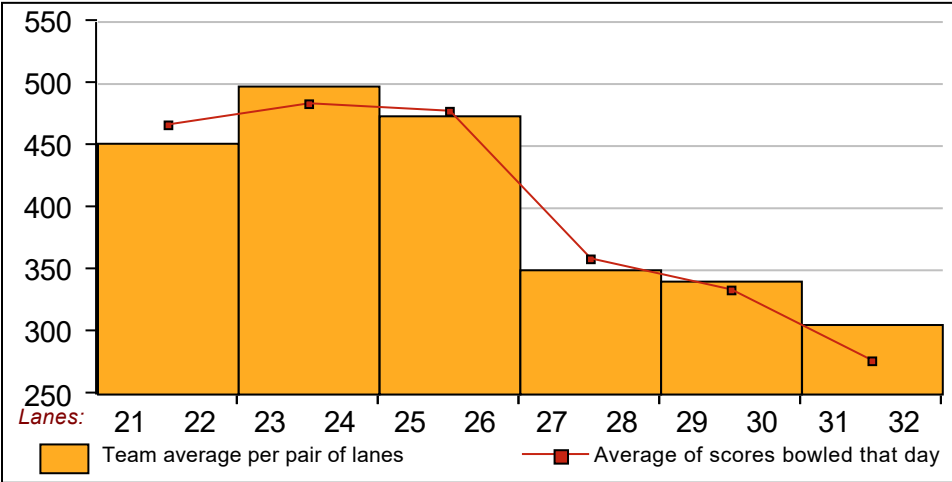

Team Average vs Ave of Scores