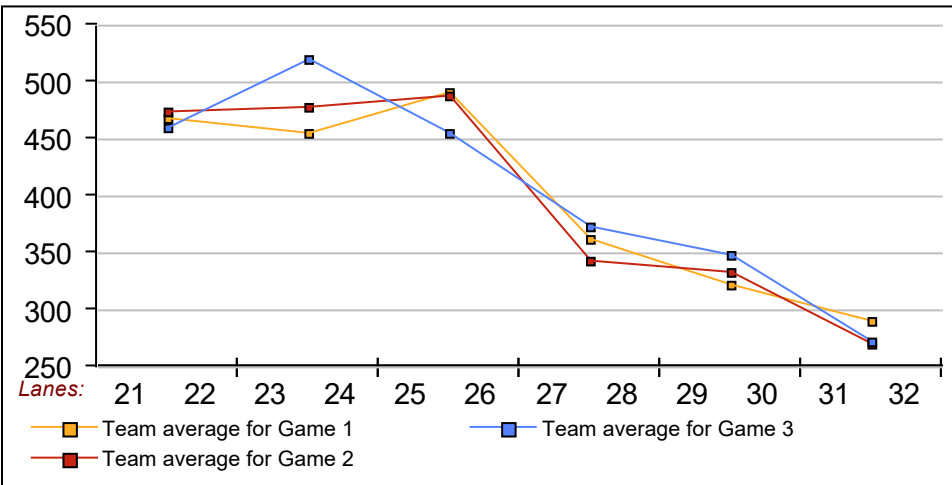

Average of Scores for Each Game