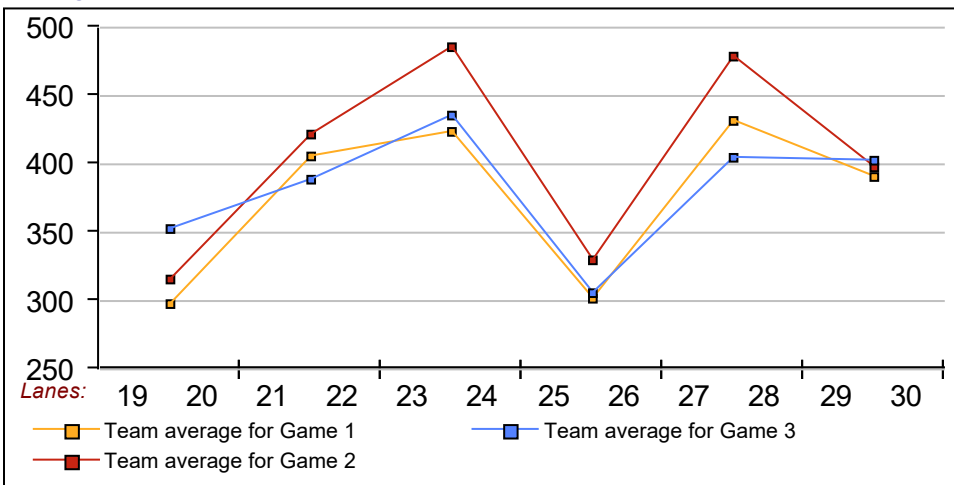

Average of Scores for Each Game