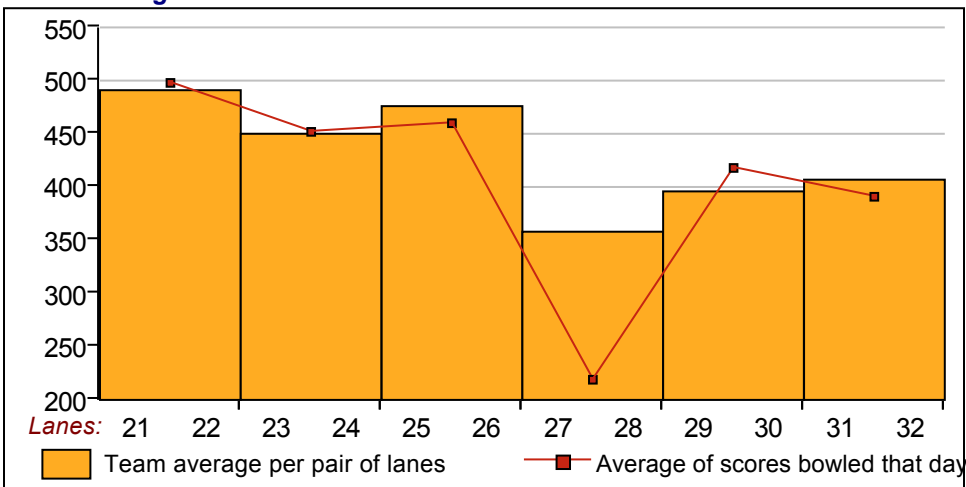

Team Average vs Ave of Scores