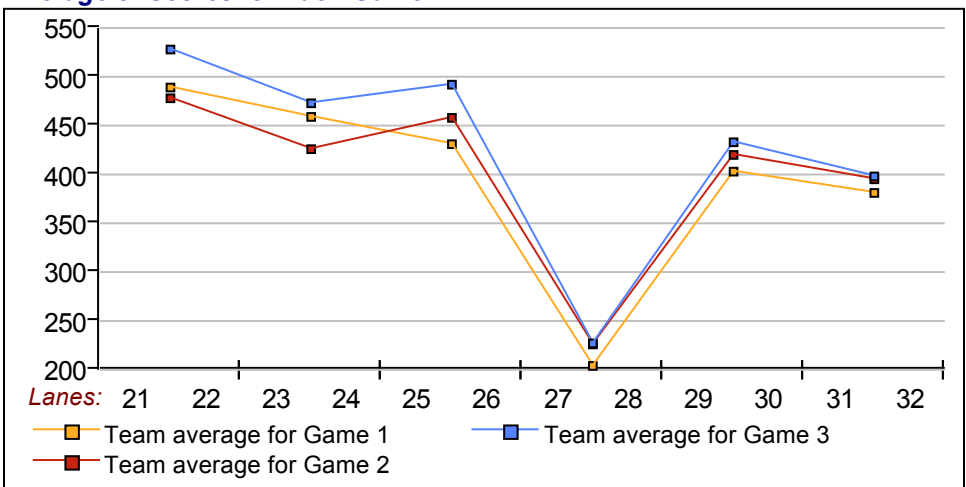

Average of Scores for Each Game