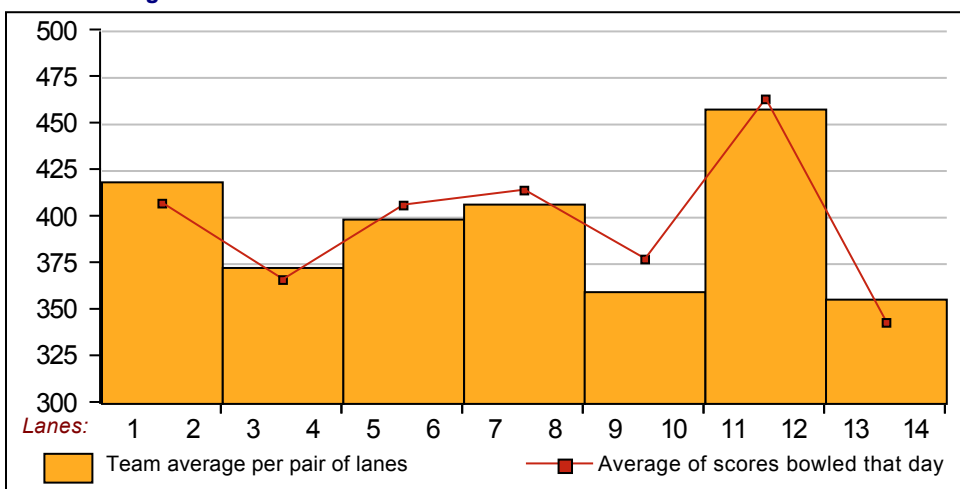

Team Average vs Ave of Scores