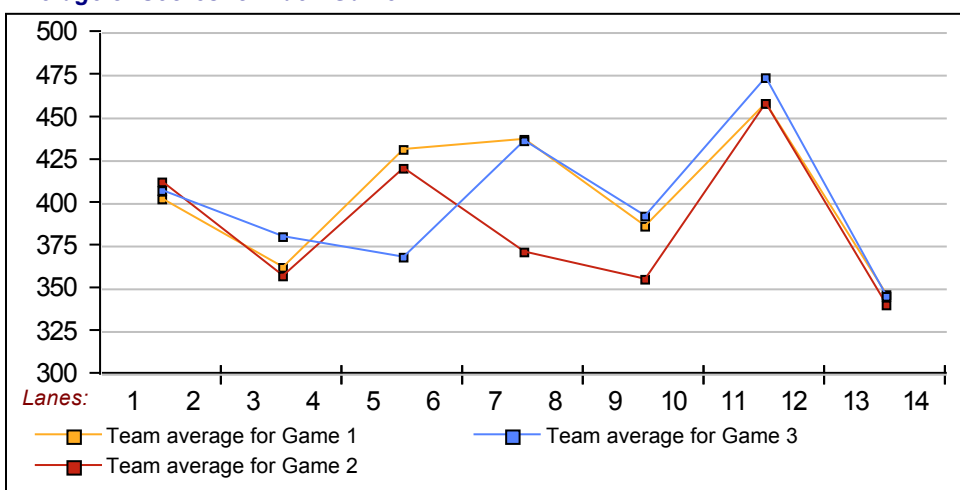

Average of Scores for Each Game