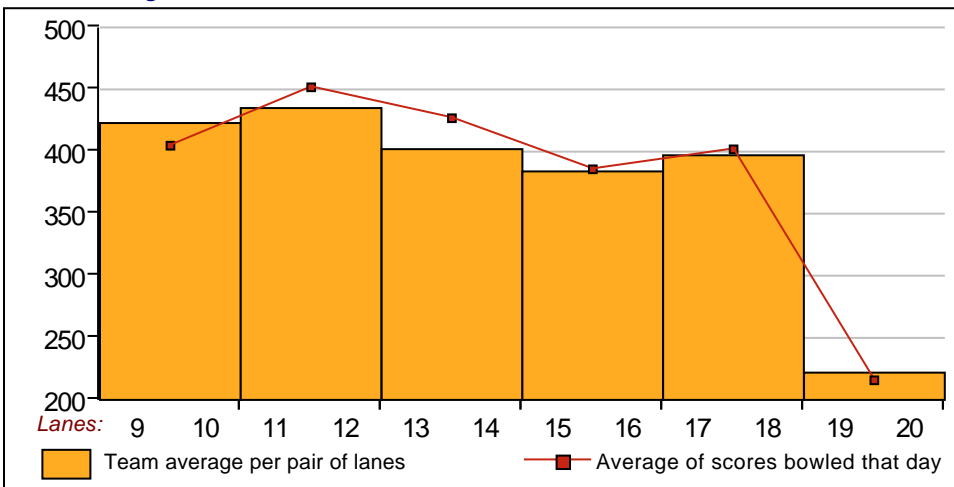

Team Average vs Ave of Scores