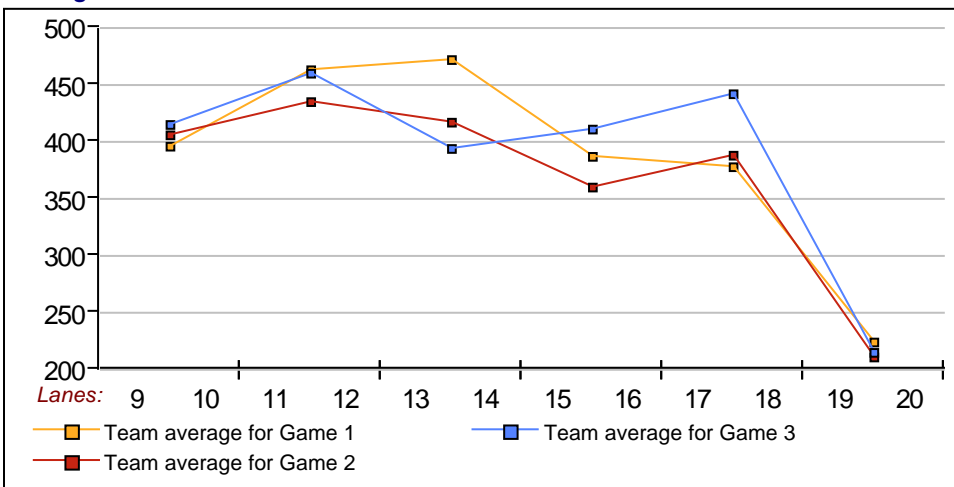

Average of Scores for Each Game