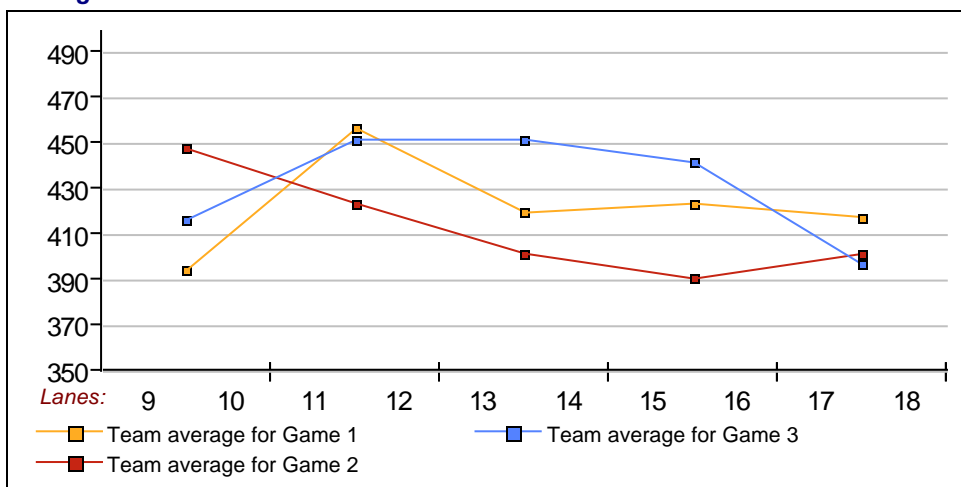

Average of Scores for Each Game