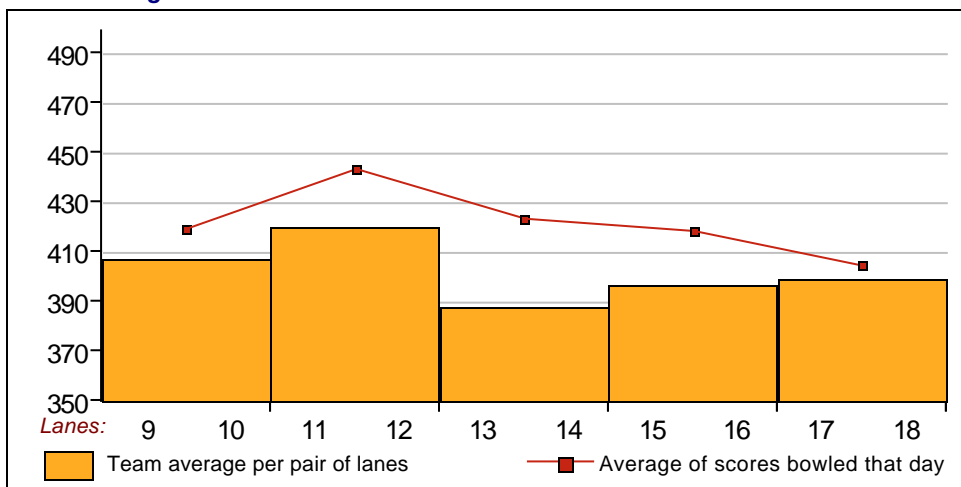

Team Average vs Ave of Scores