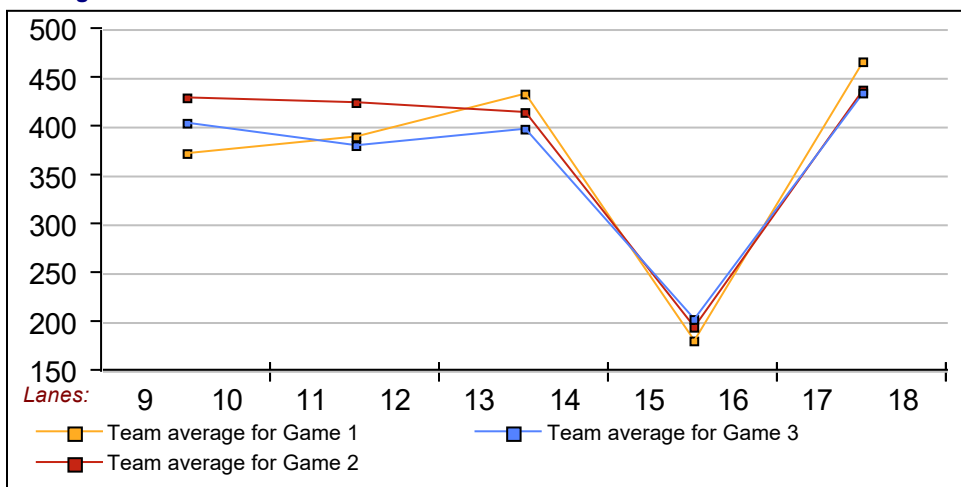

Average of Scores for Each Game