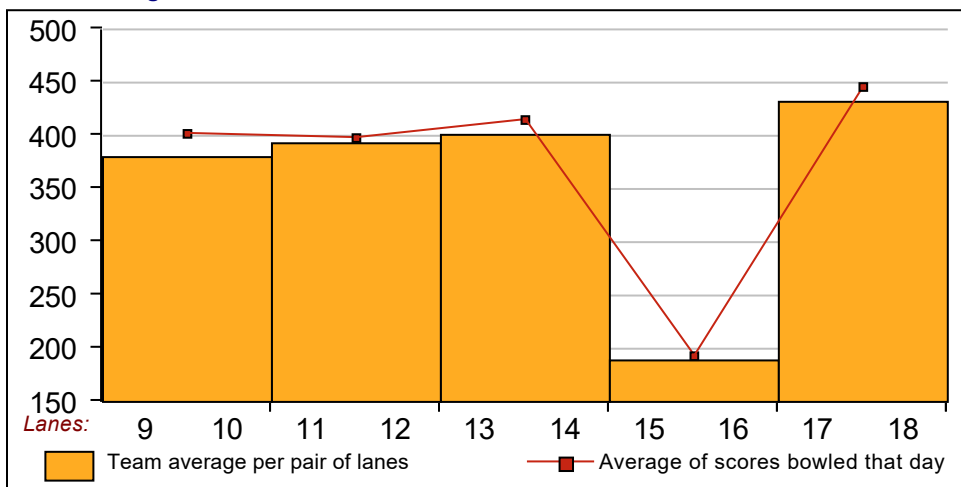

Team Average vs Ave of Scores