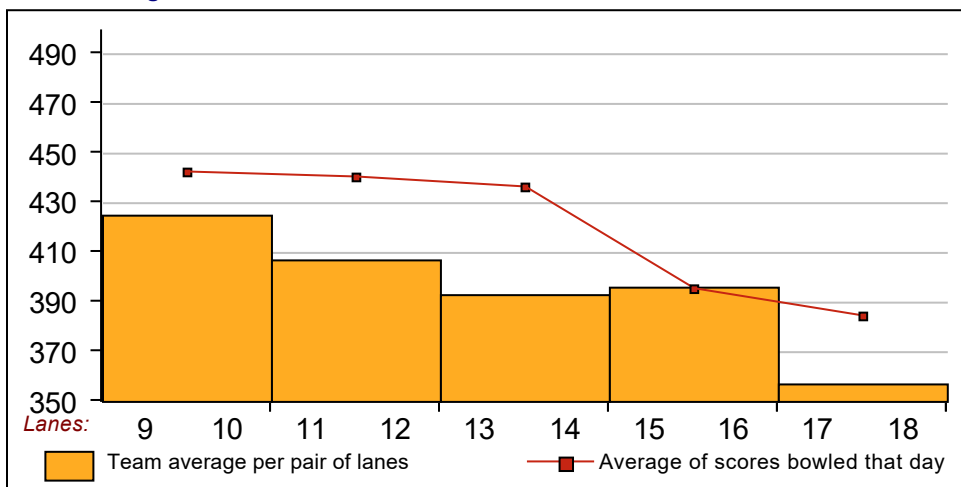

Team Average vs Ave of Scores