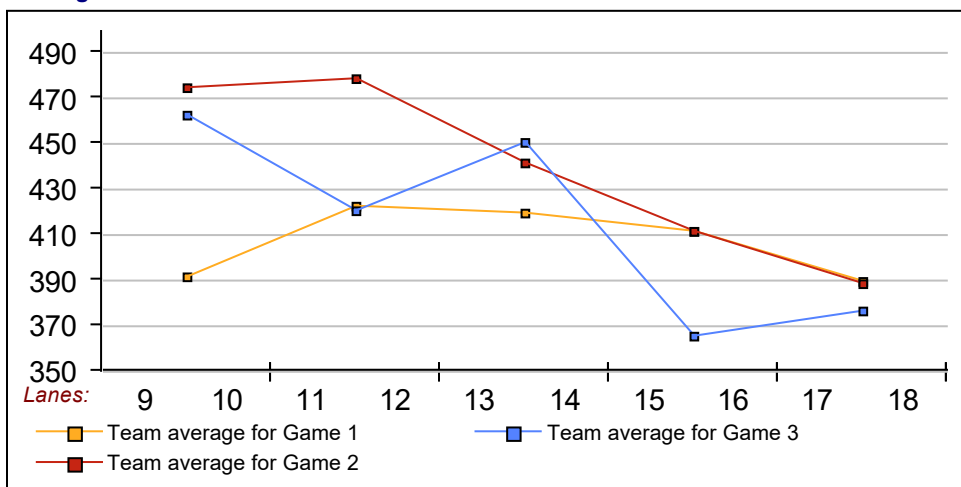

Average of Scores for Each Game