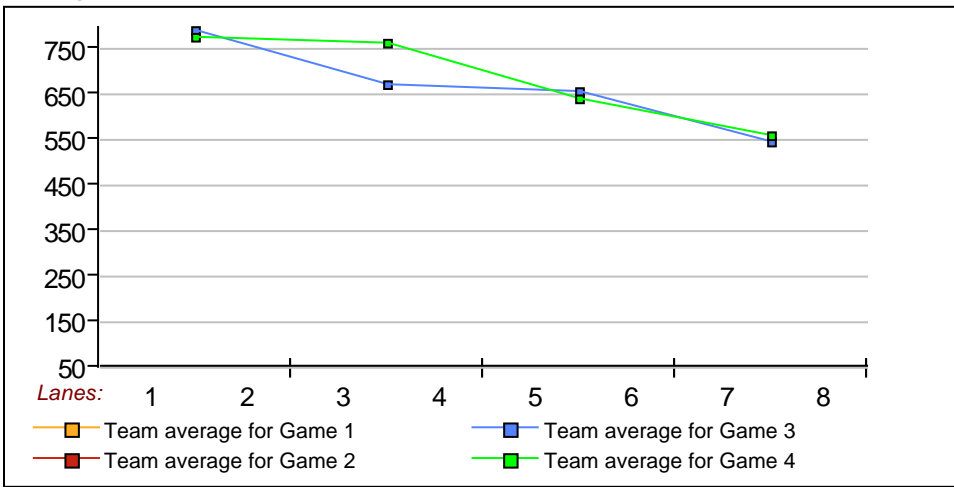

Average of Scores for Each Game