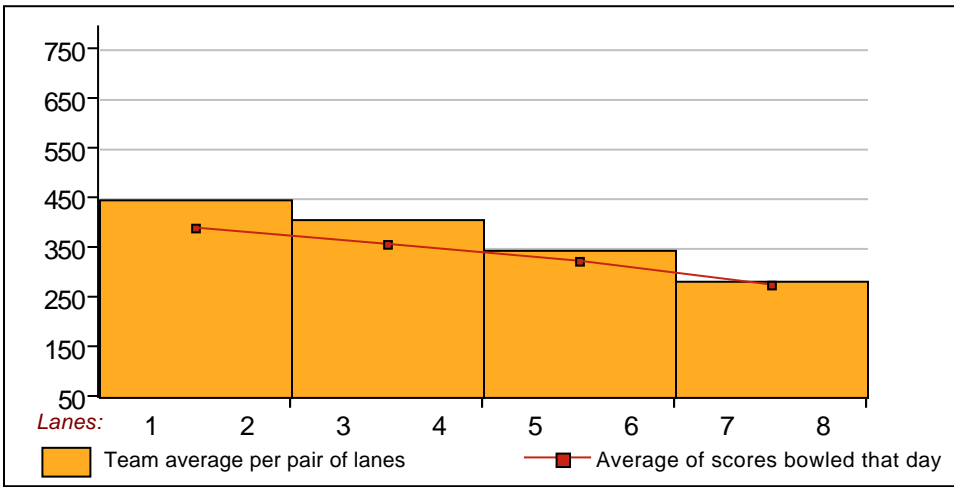

Team Average vs Ave of Scores