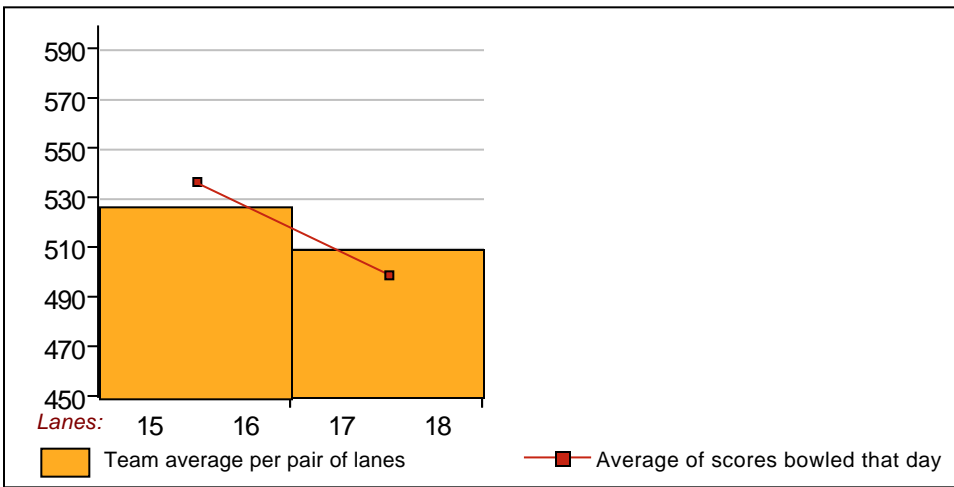

Team Average vs Ave of Scores