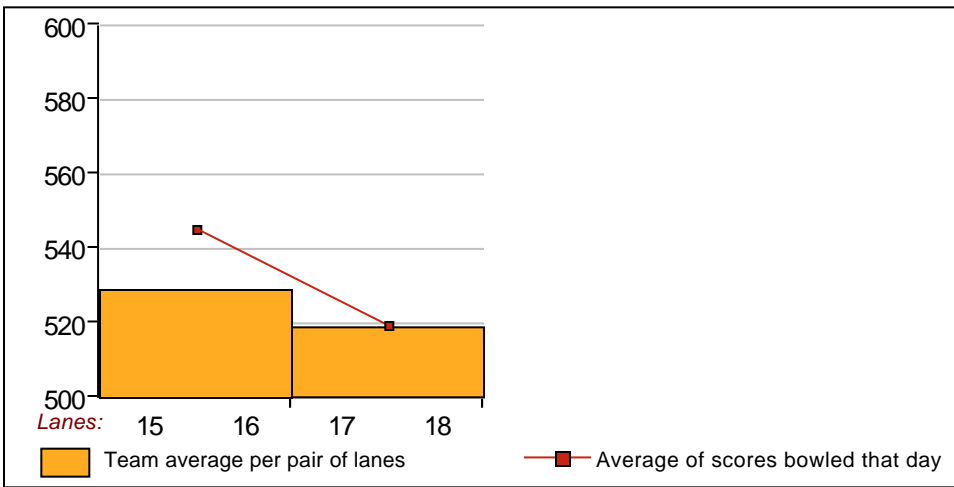

Team Average vs Ave of Scores