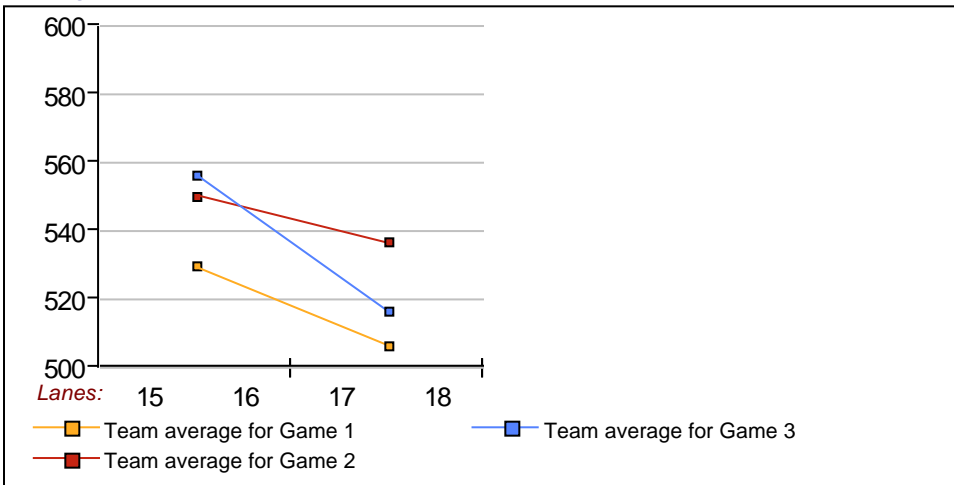

Average of Scores for Each Game