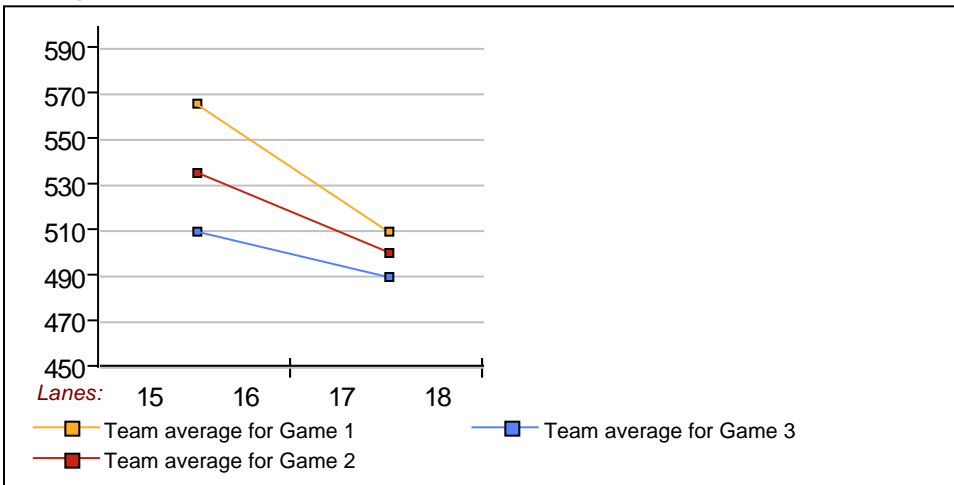

Average of Scores for Each Game