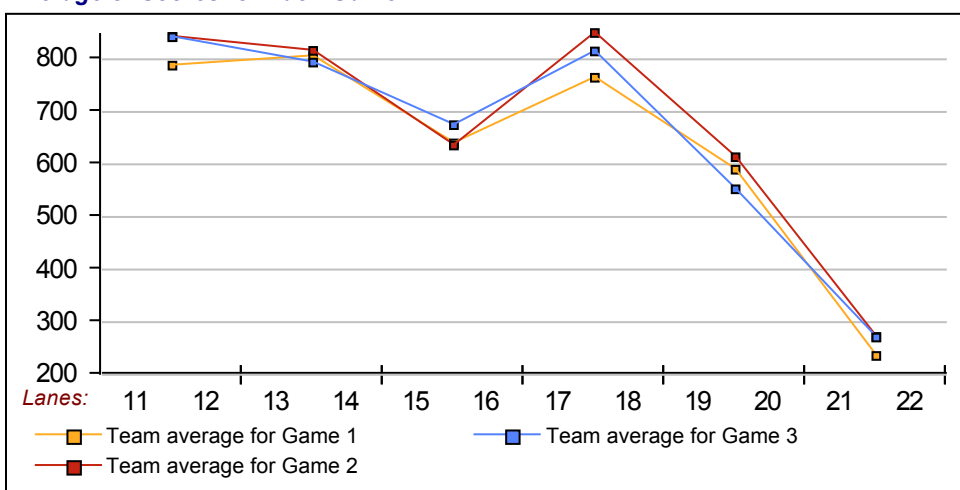

Average of Scores for Each Game