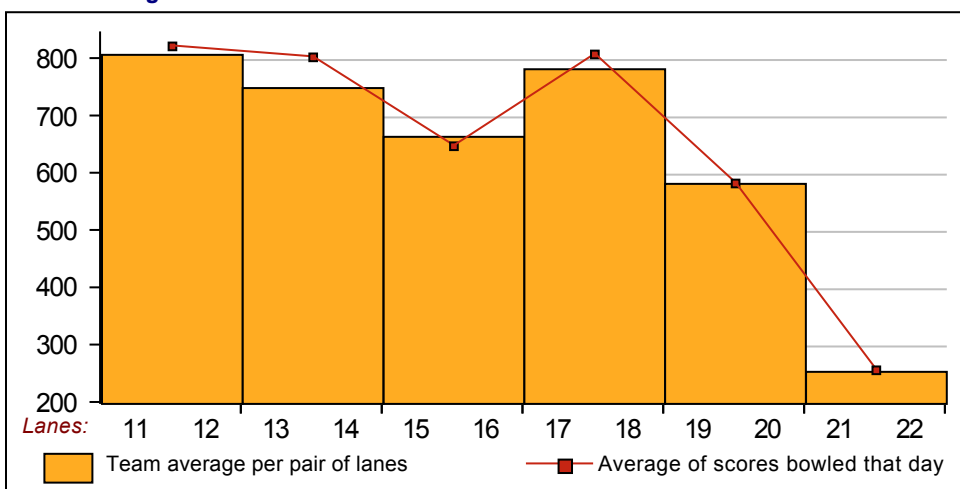

Team Average vs Ave of Scores