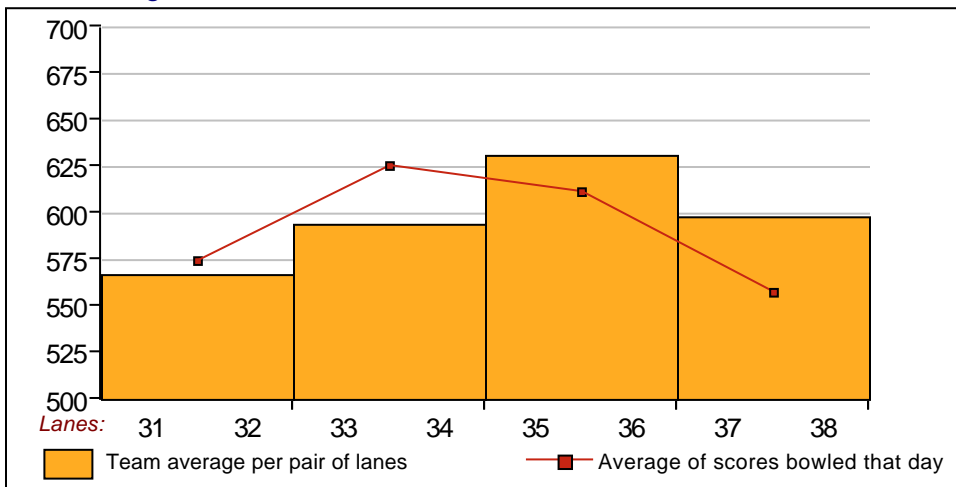

Team Average vs Ave of Scores