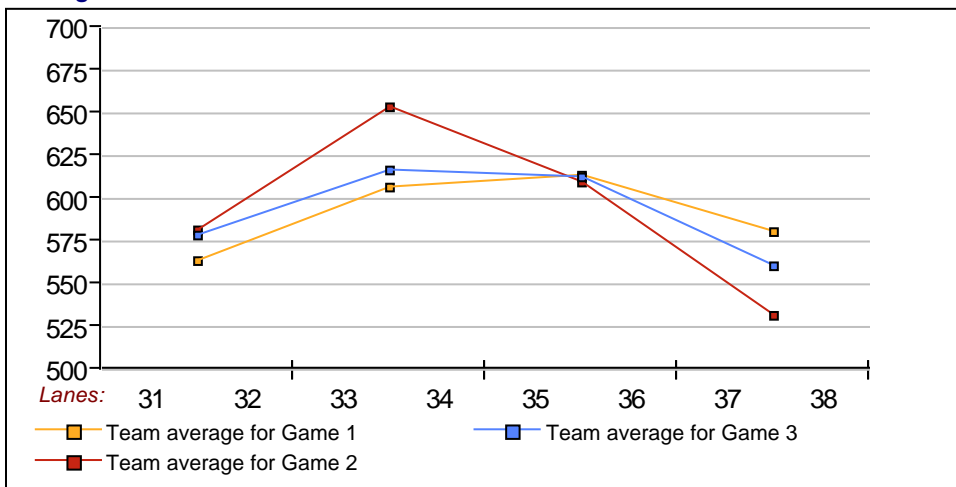

Average of Scores for Each Game