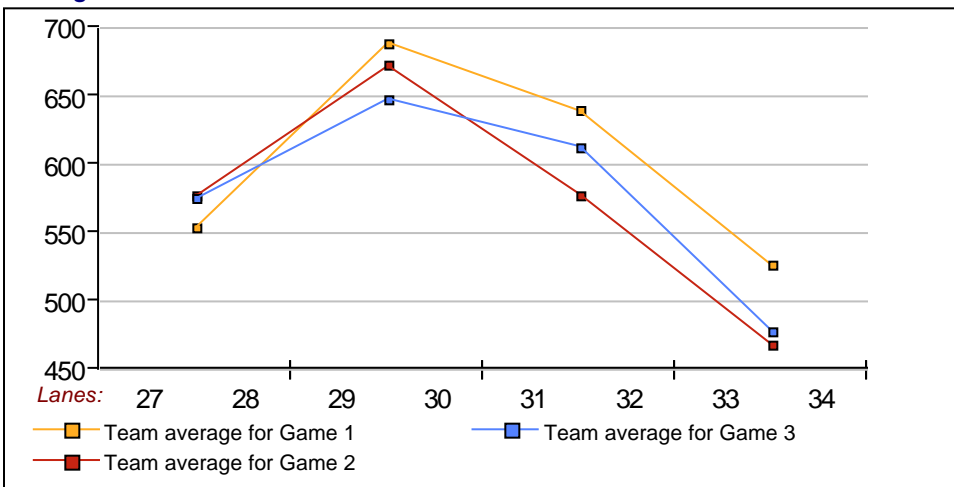

Average of Scores for Each Game