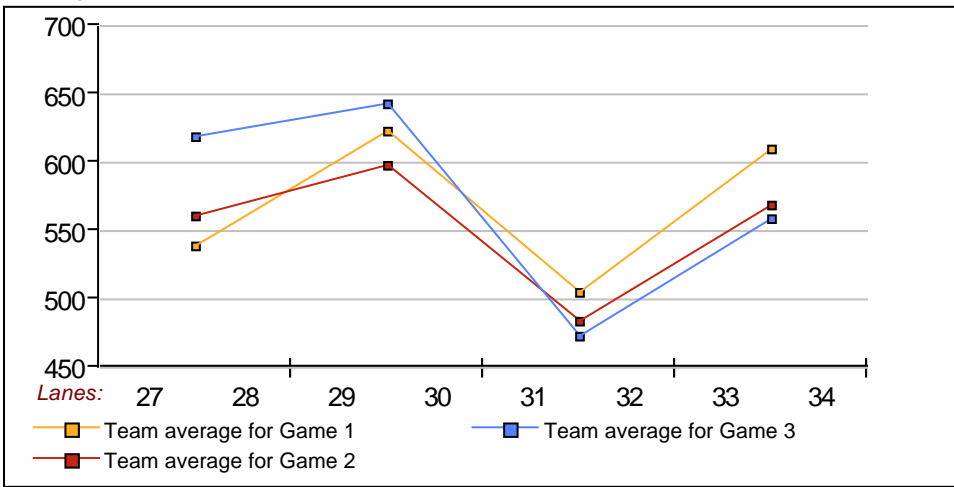

Average of Scores for Each Game