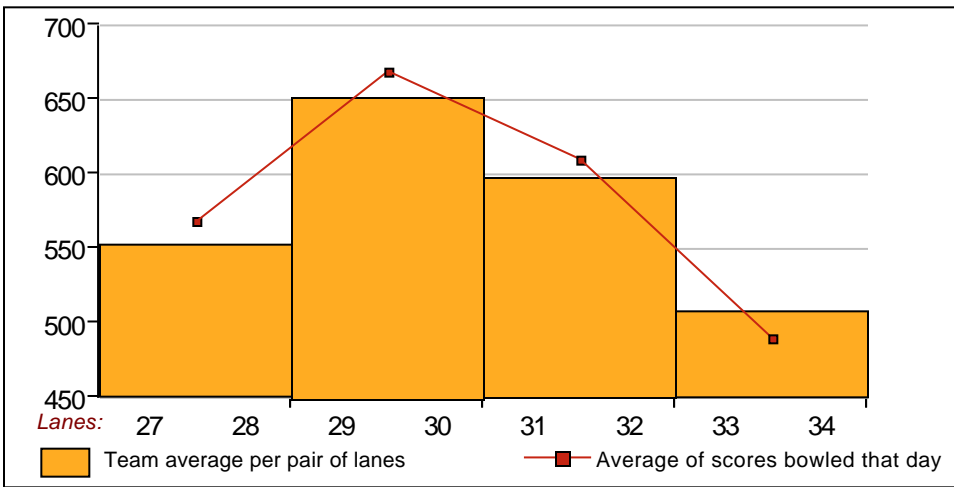

Team Average vs Ave of Scores