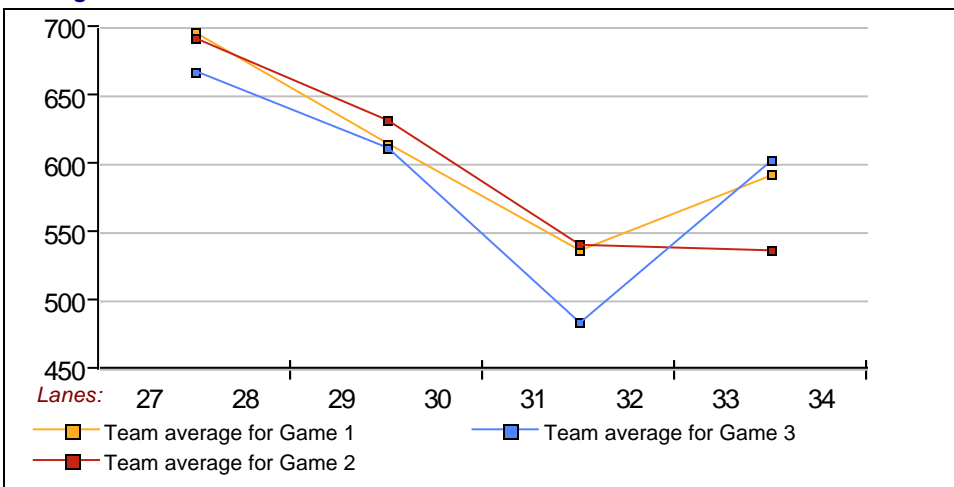

Average of Scores for Each Game