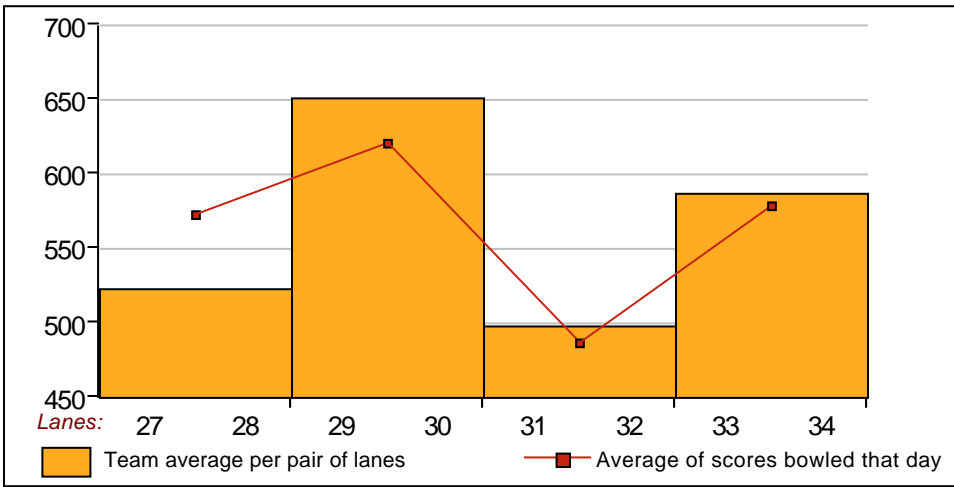

Team Average vs Ave of Scores