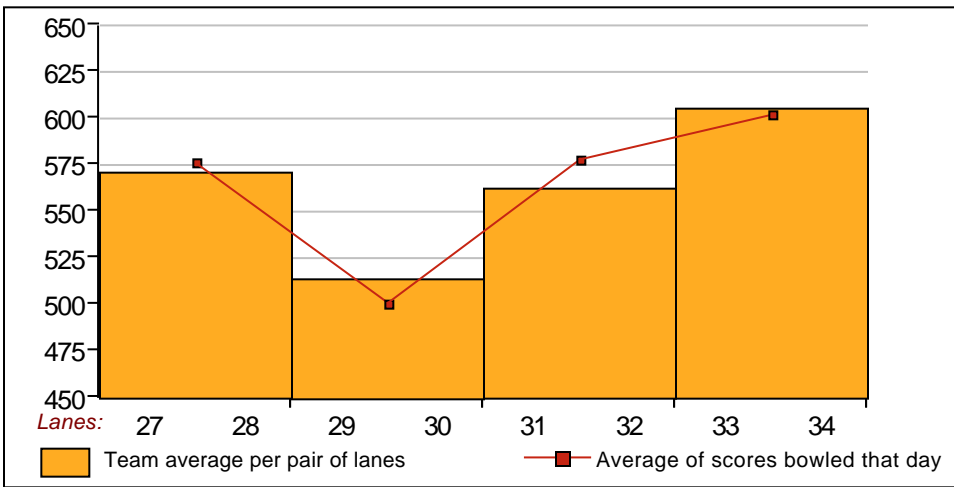

Team Average vs Ave of Scores