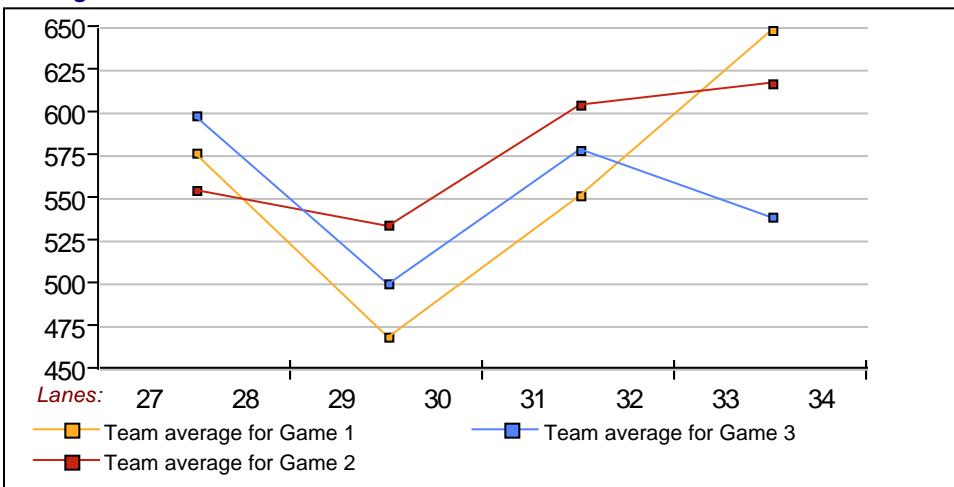

Average of Scores for Each Game