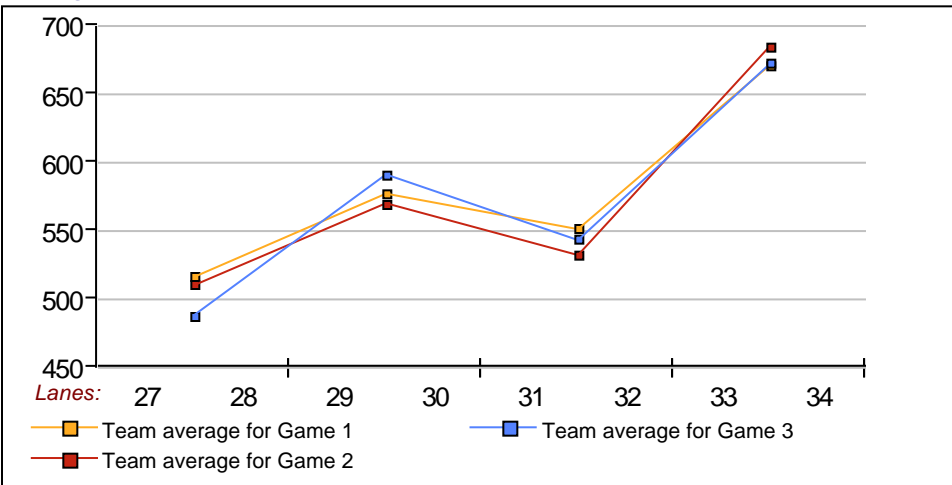

Average of Scores for Each Game