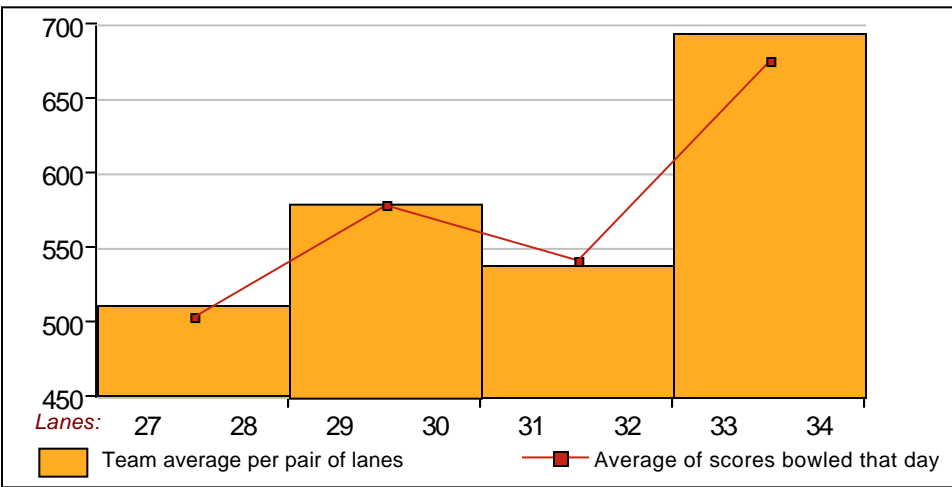

Team Average vs Ave of Scores