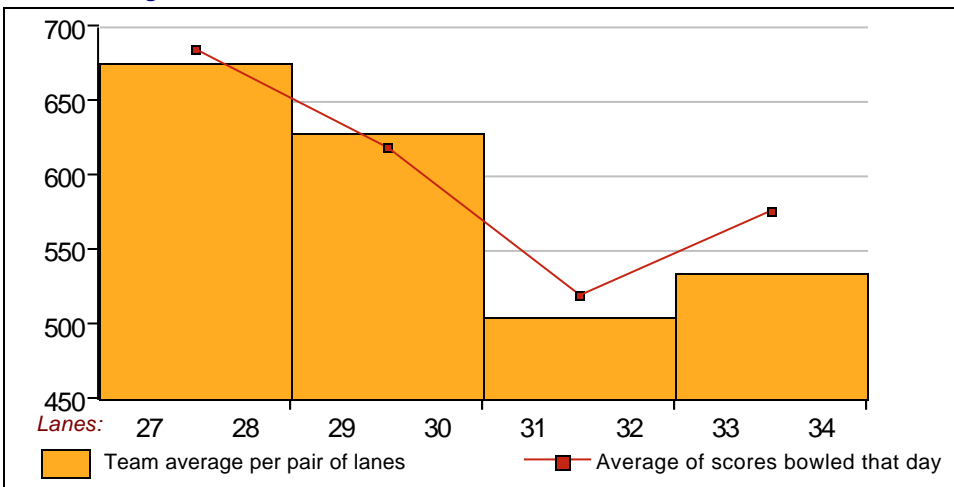

Team Average vs Ave of Scores