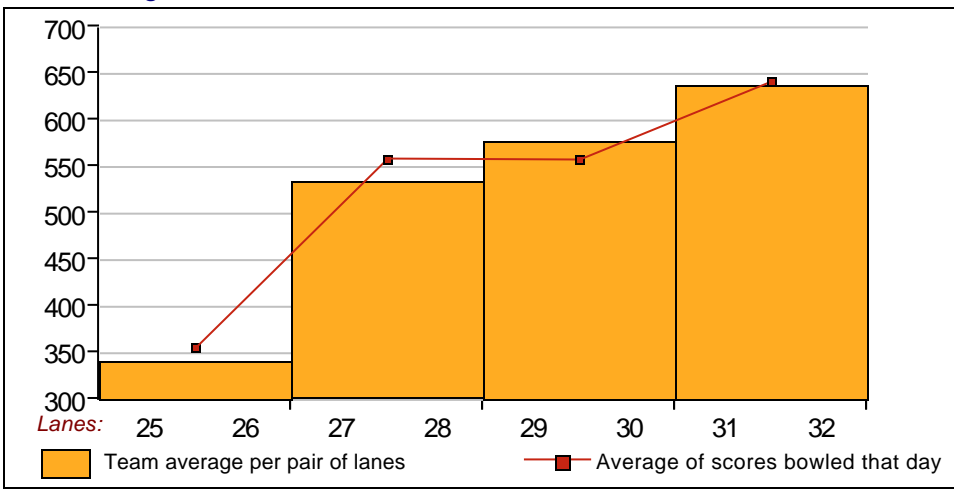

Team Average vs Ave of Scores