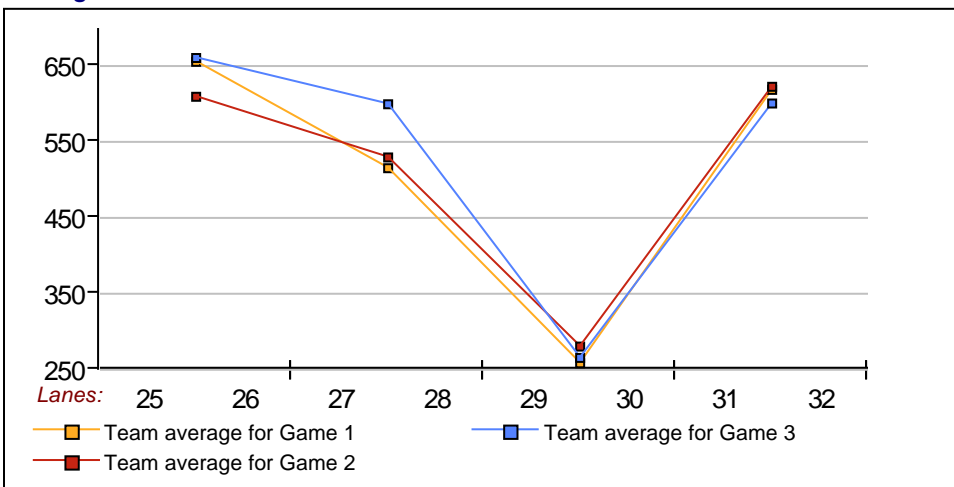

Average of Scores for Each Game