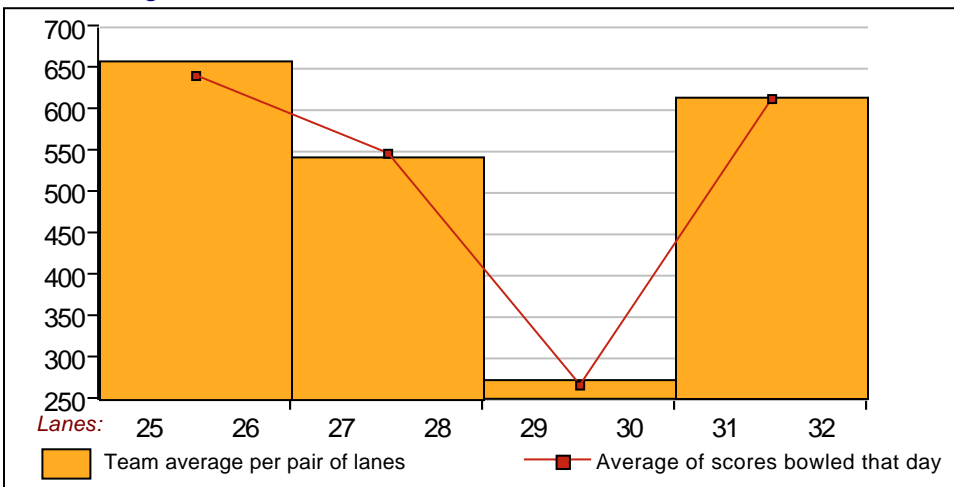

Team Average vs Ave of Scores