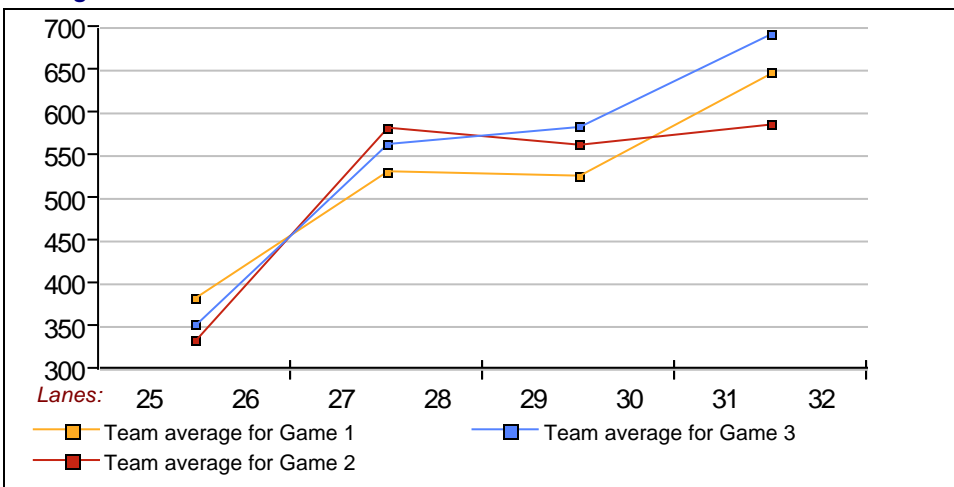

Average of Scores for Each Game