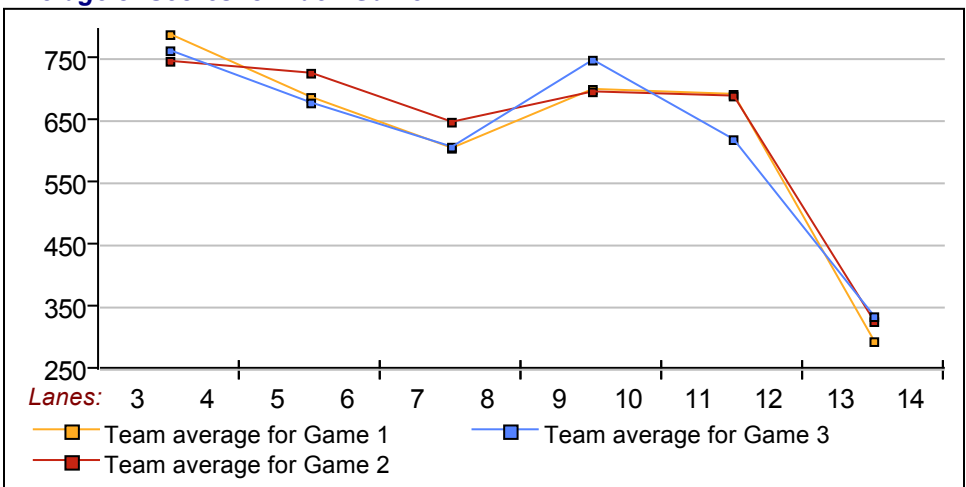

Average of Scores for Each Game