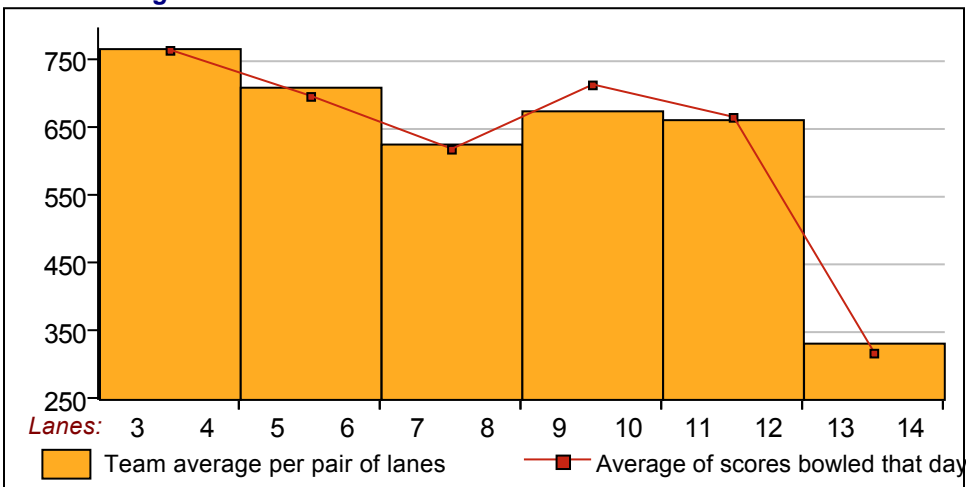

Team Average vs Ave of Scores