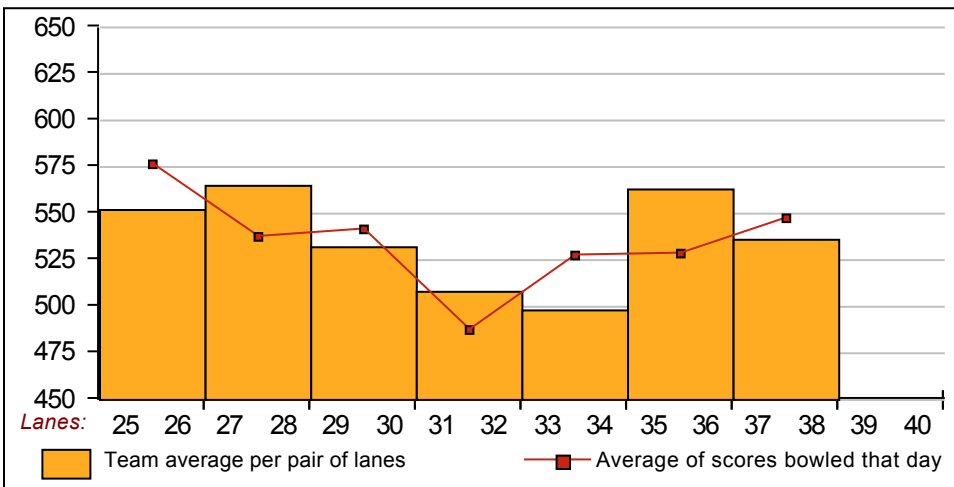

Team Average vs Ave of Scores