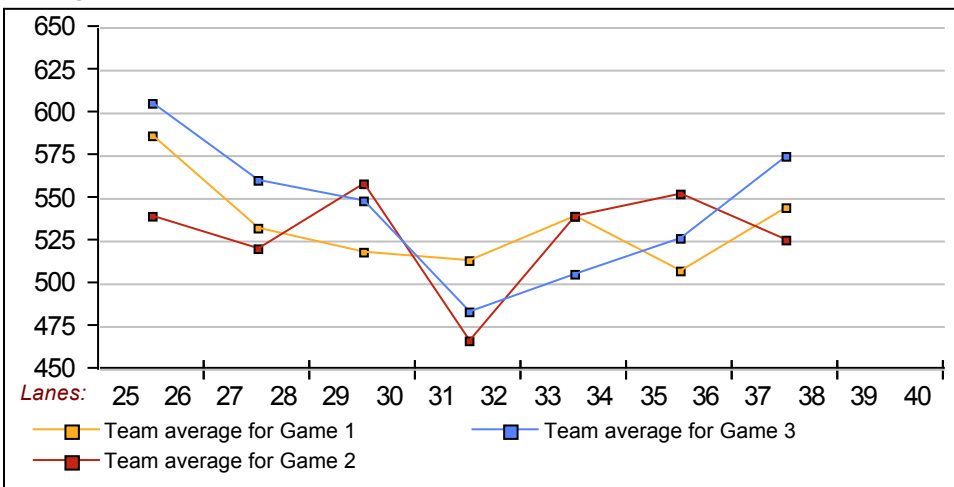

Average of Scores for Each Game