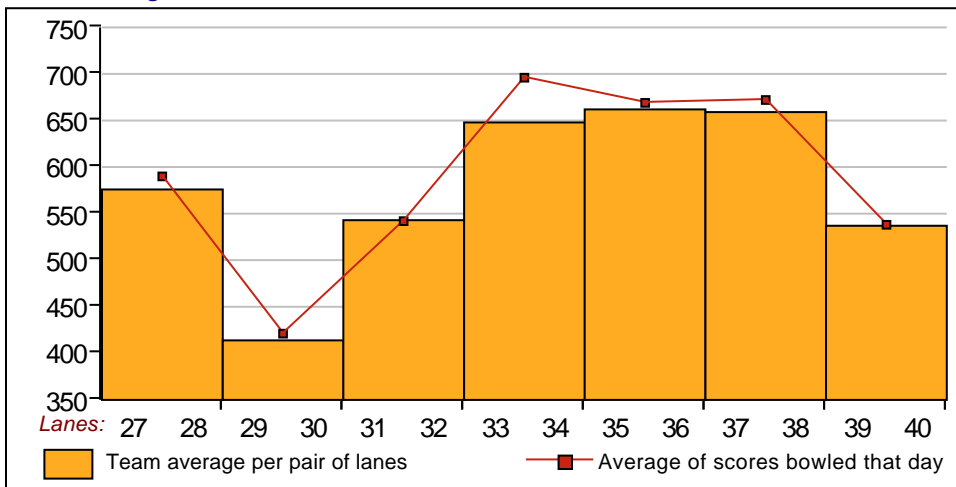

Team Average vs Ave of Scores