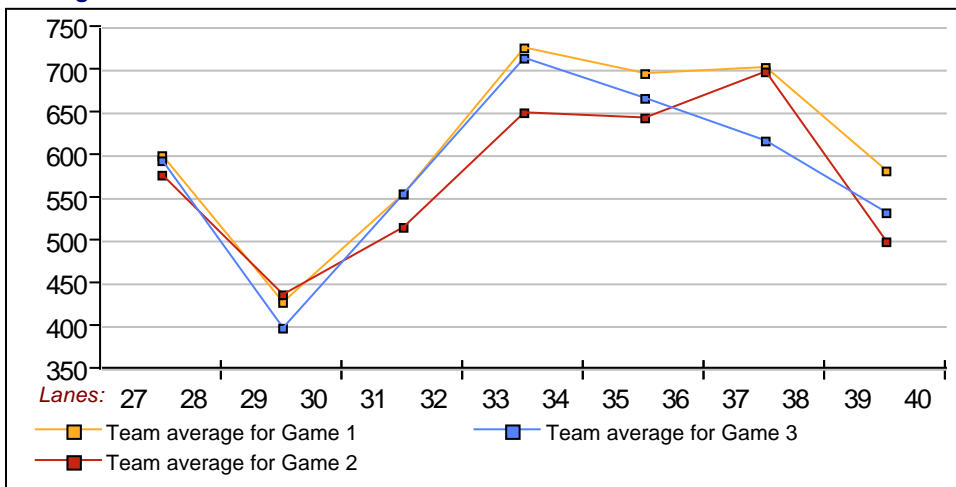

Average of Scores for Each Game