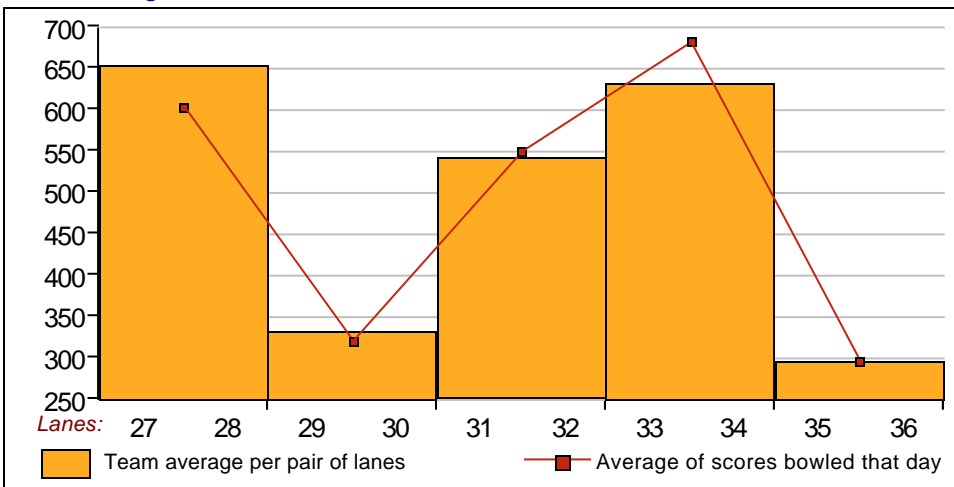

Team Average vs Ave of Scores