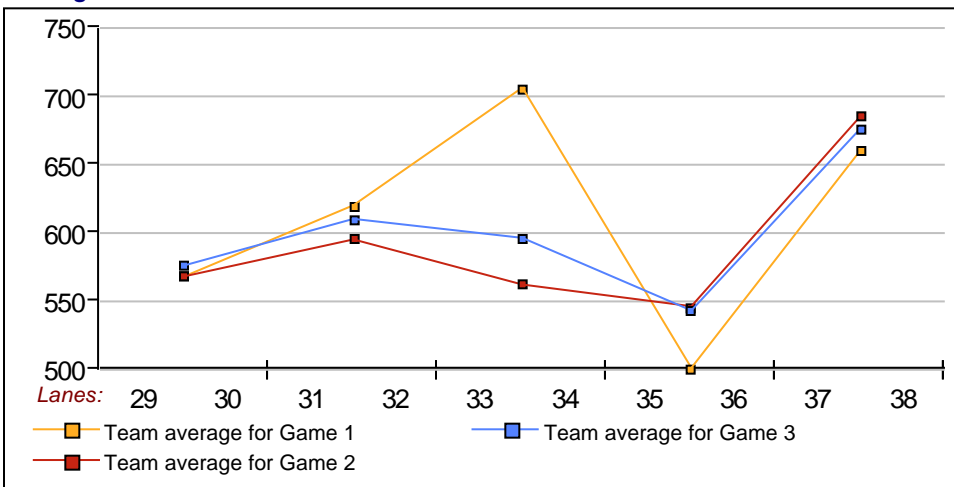

Average of Scores for Each Game