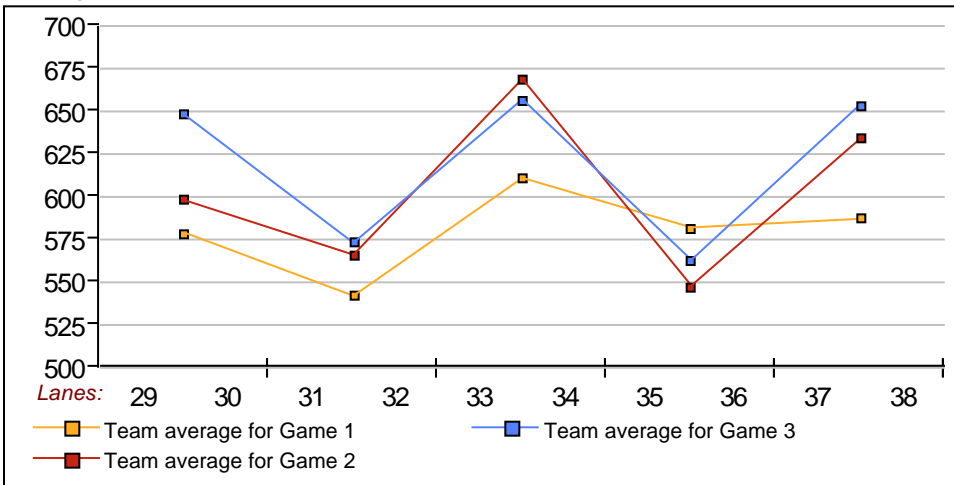

Average of Scores for Each Game