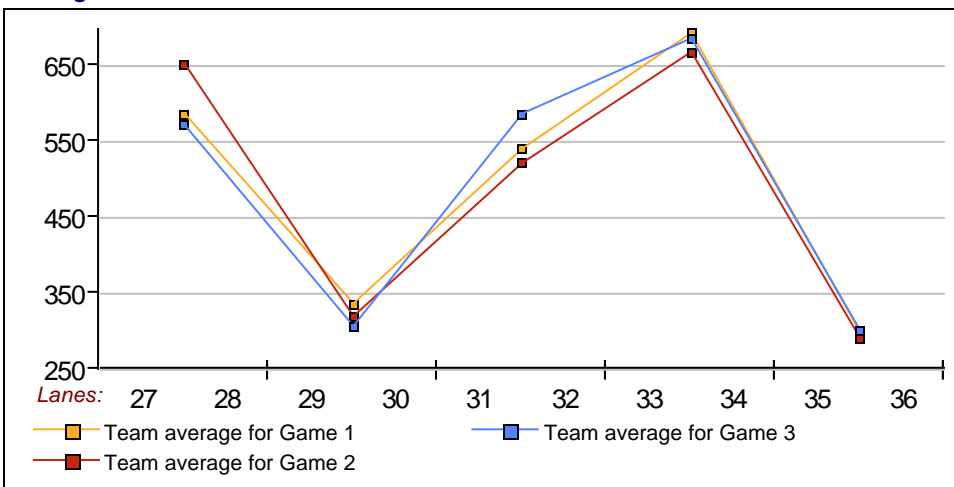

Average of Scores for Each Game