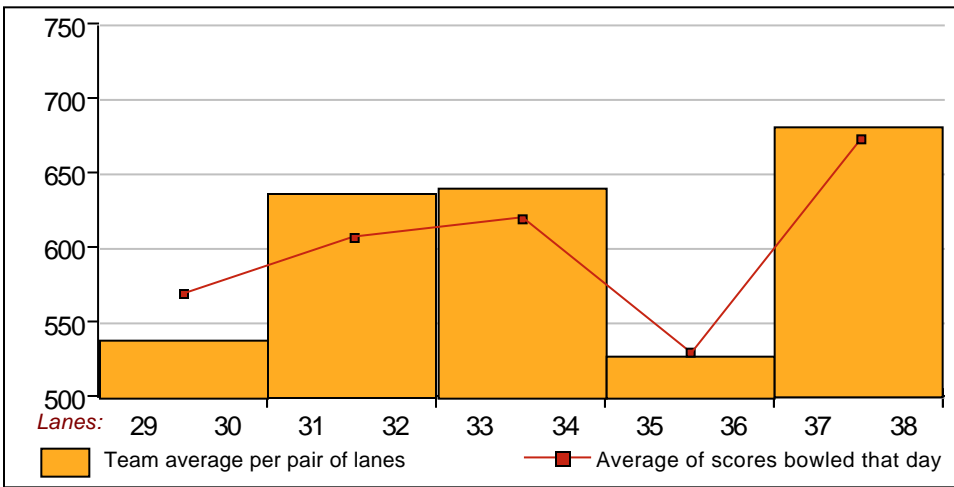

Team Average vs Ave of Scores