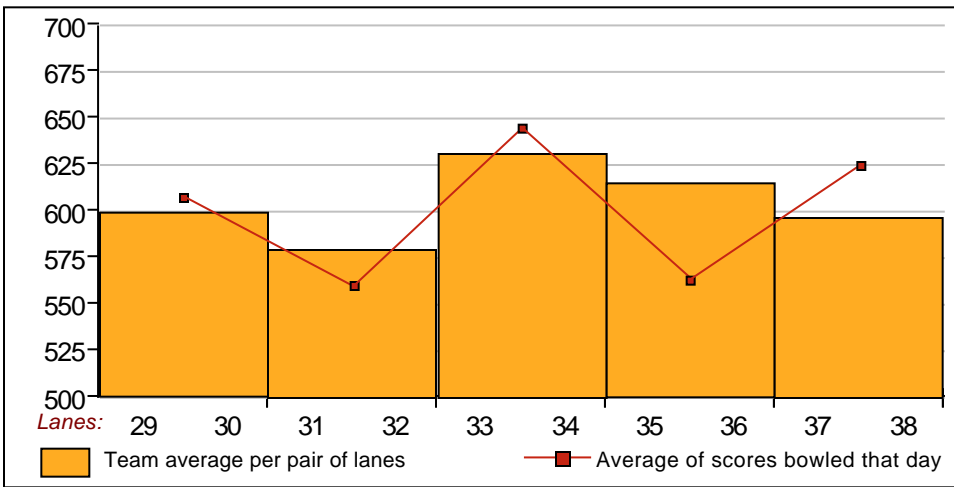

Team Average vs Ave of Scores