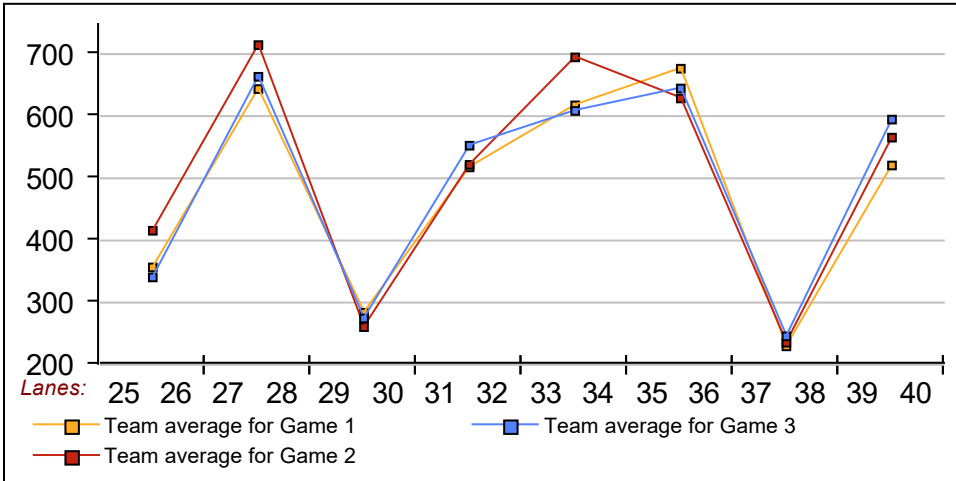

Average of Scores for Each Game