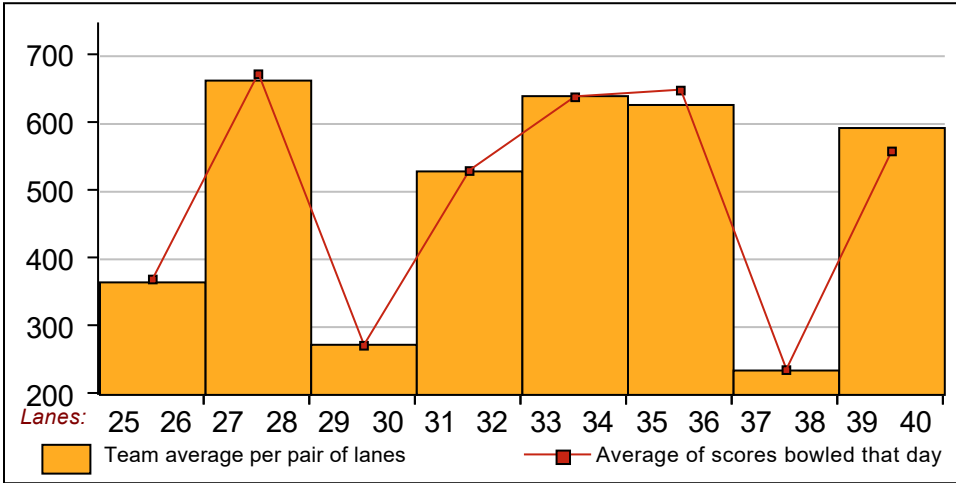

Team Average vs Ave of Scores