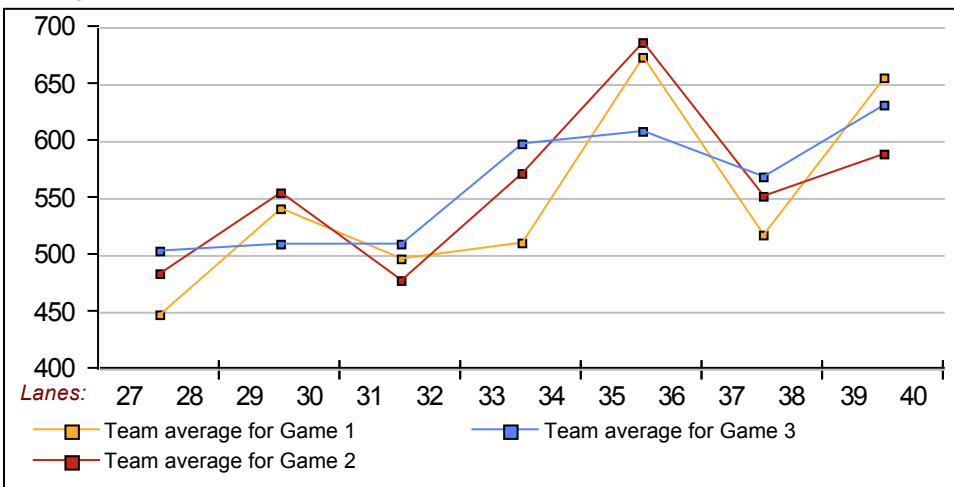

Average of Scores for Each Game