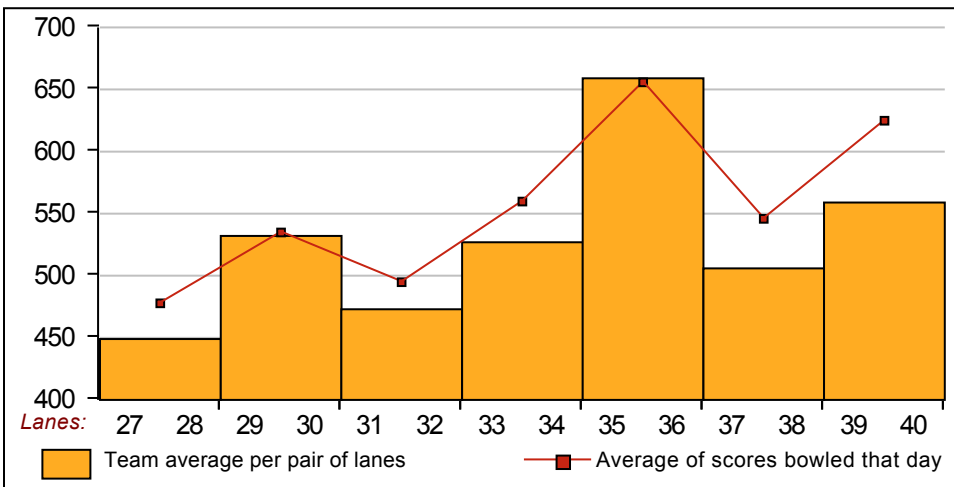

Team Average vs Ave of Scores