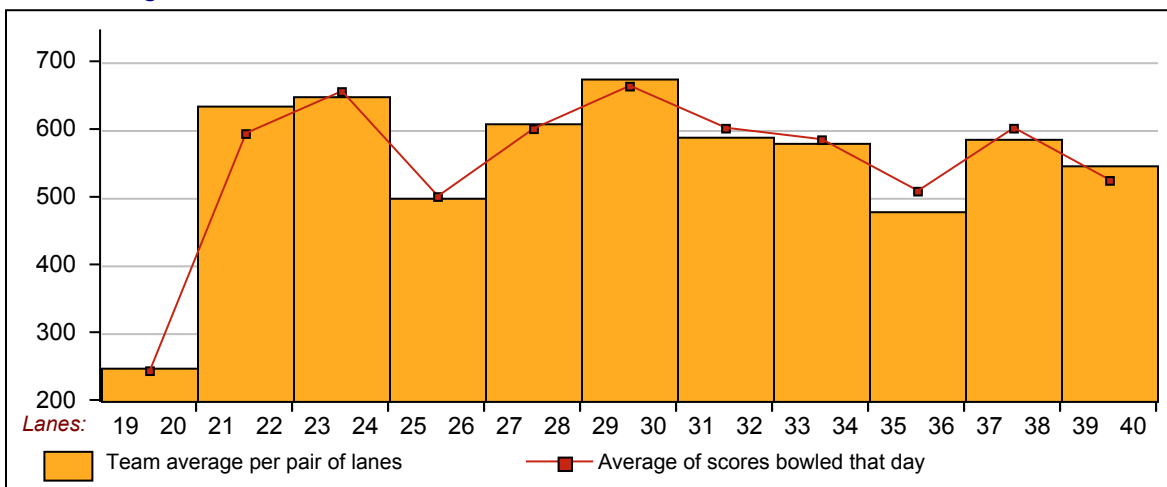

Team Average vs Ave of Scores