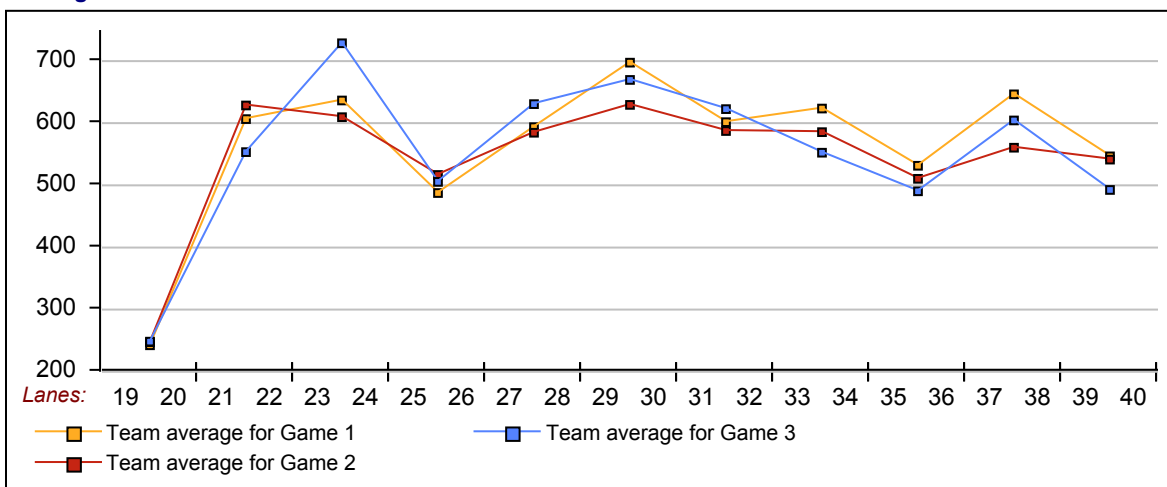

Average of Scores for Each Game