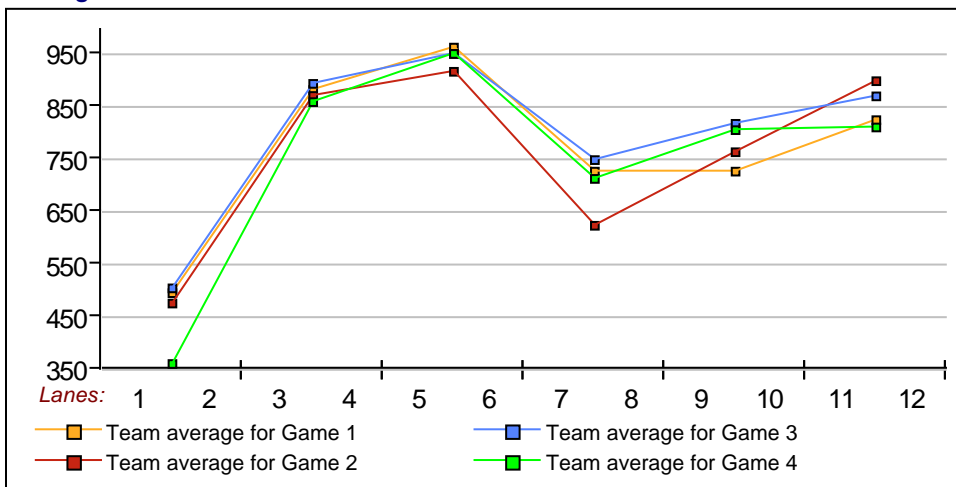

Average of Scores for Each Game