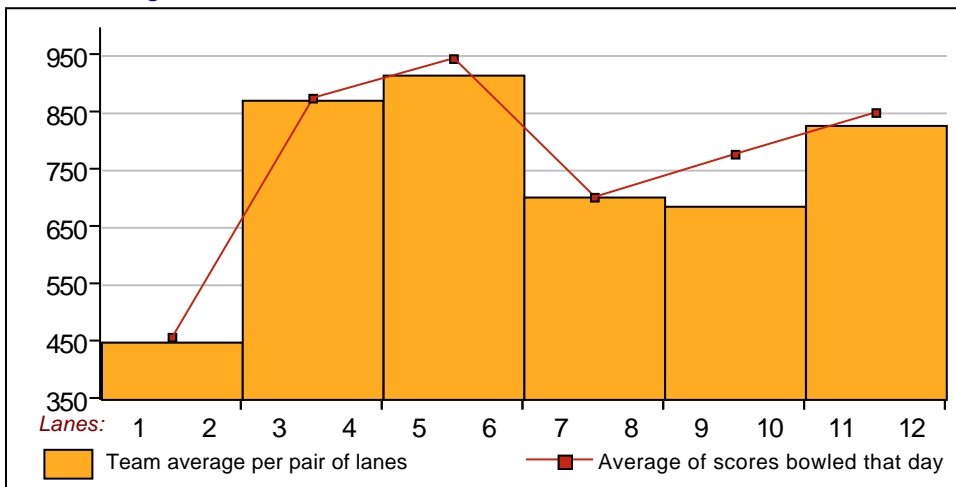

Team Average vs Ave of Scores