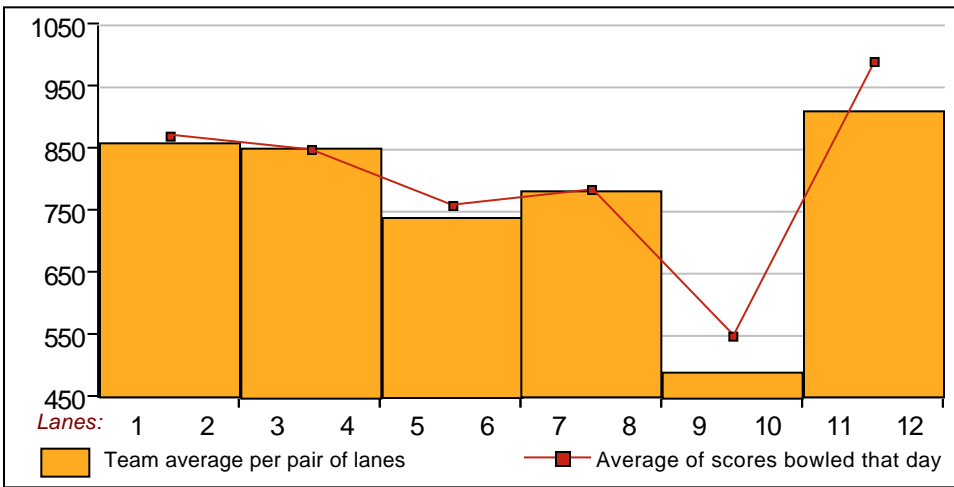

Team Average vs Ave of Scores