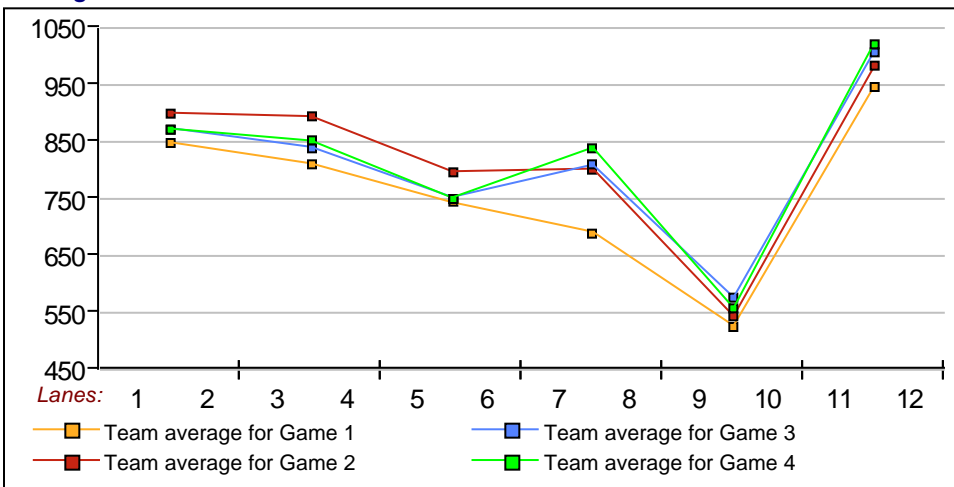

Average of Scores for Each Game