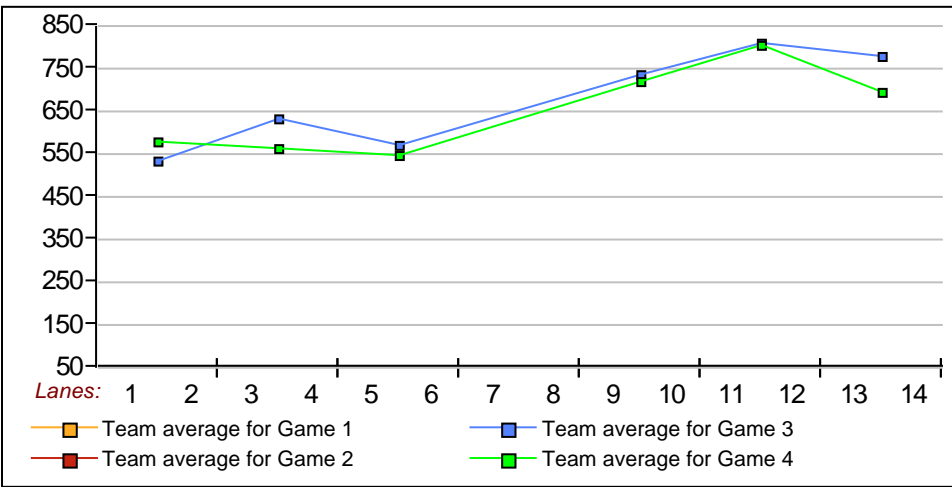

Average of Scores for Each Game