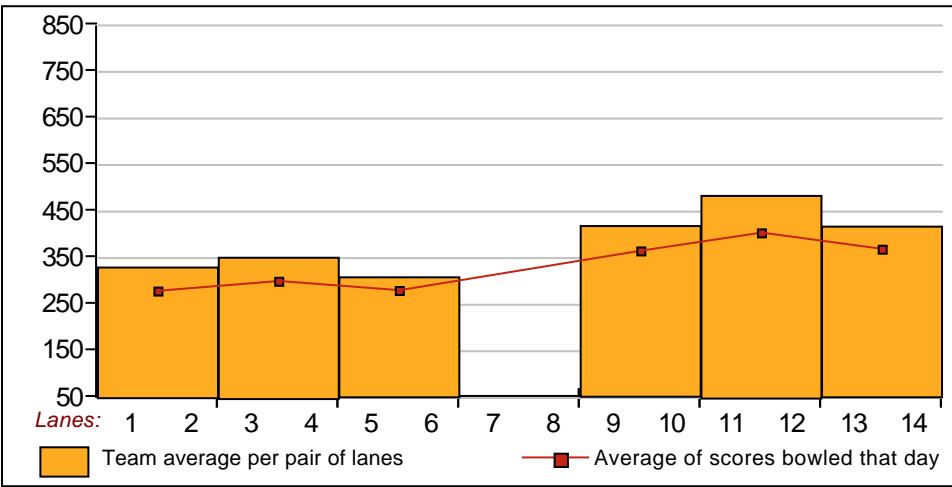

Team Average vs Ave of Scores