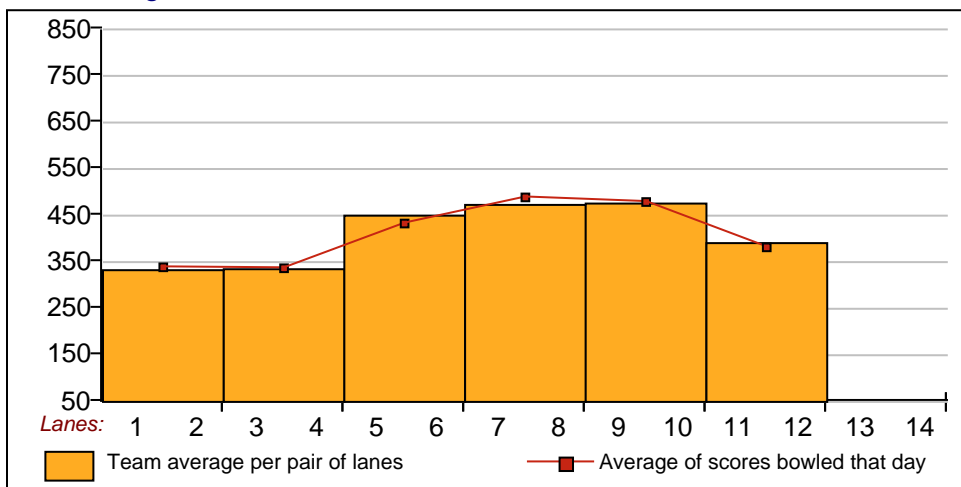

Team Average vs Ave of Scores