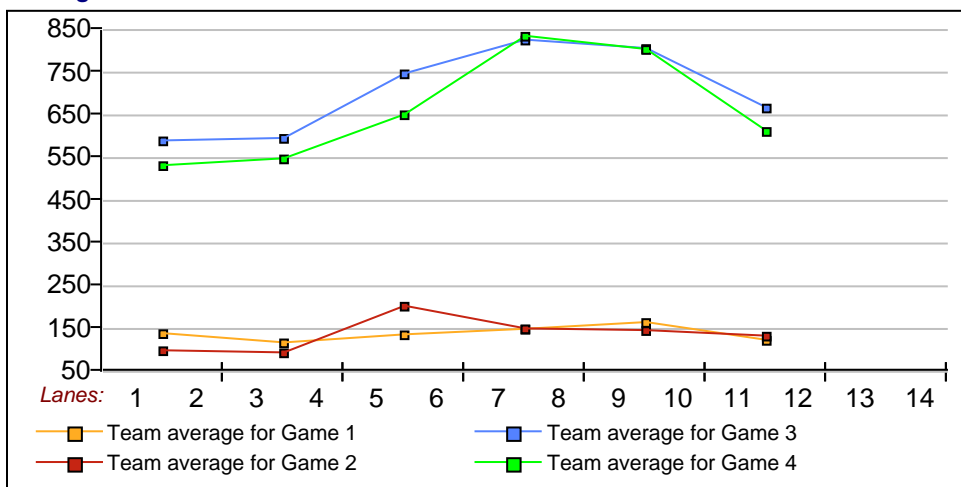

Average of Scores for Each Game