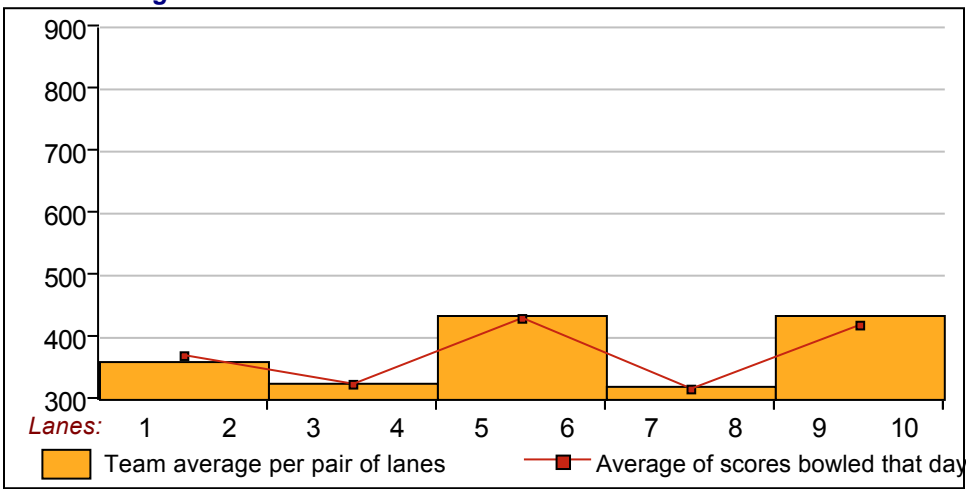

Team Average vs Ave of Scores