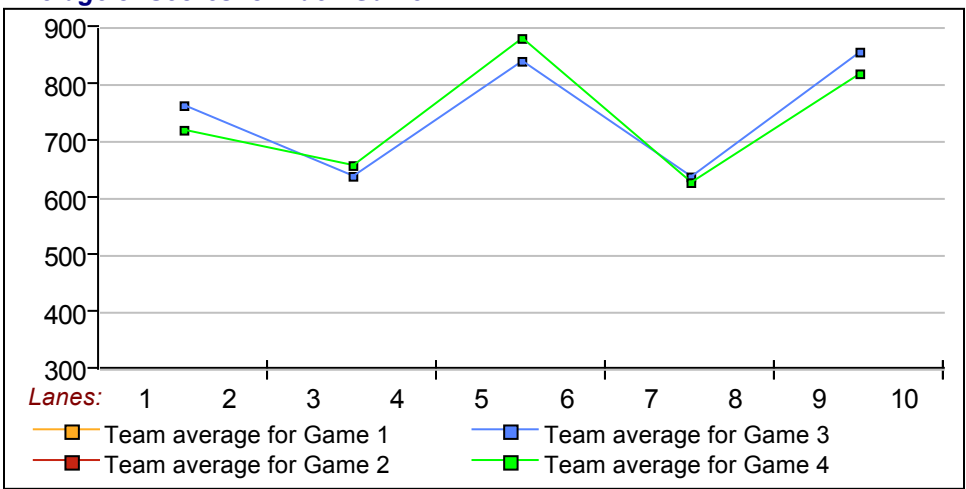

Average of Scores for Each Game