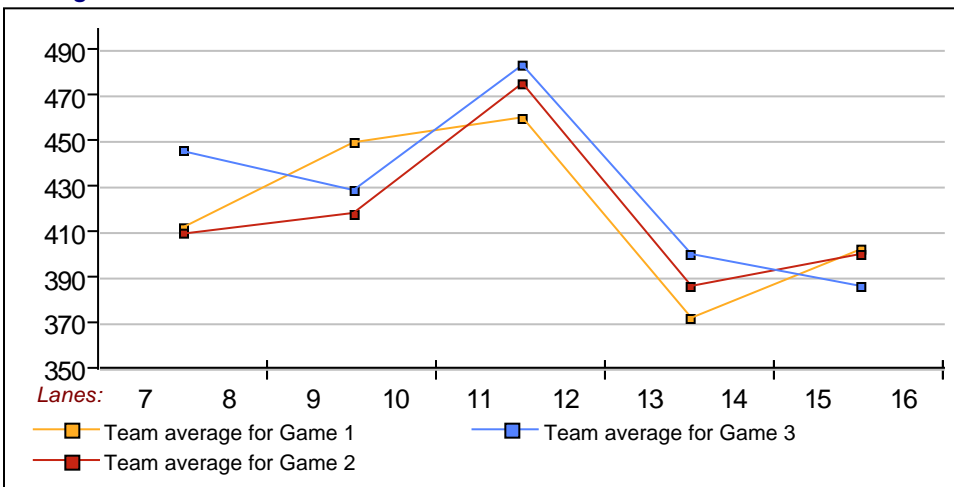

Average of Scores for Each Game