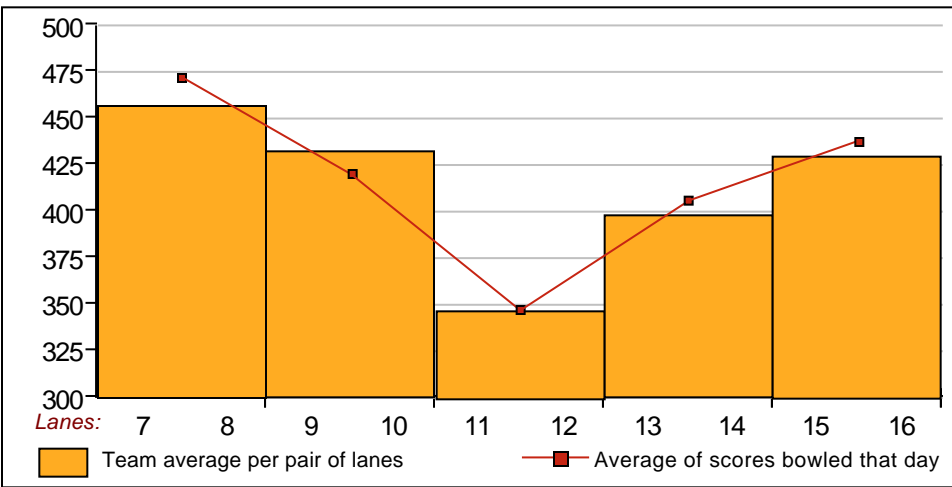

Team Average vs Ave of Scores