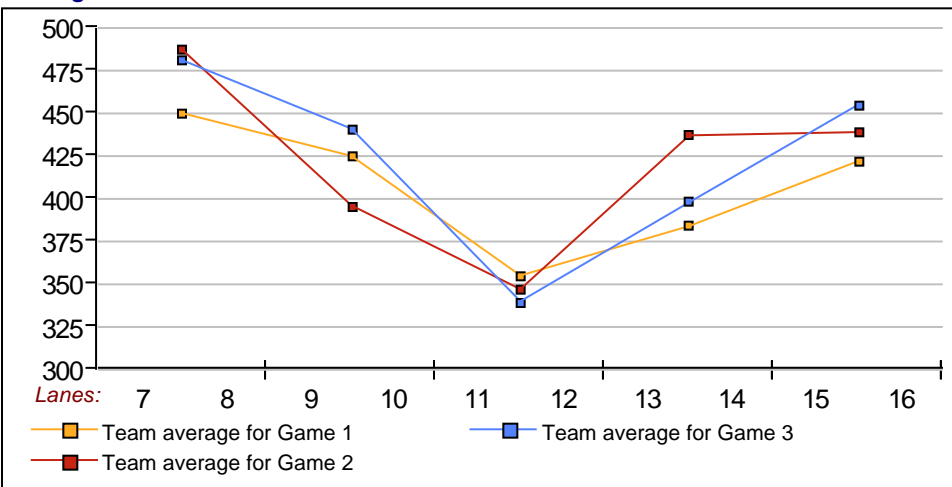

Average of Scores for Each Game