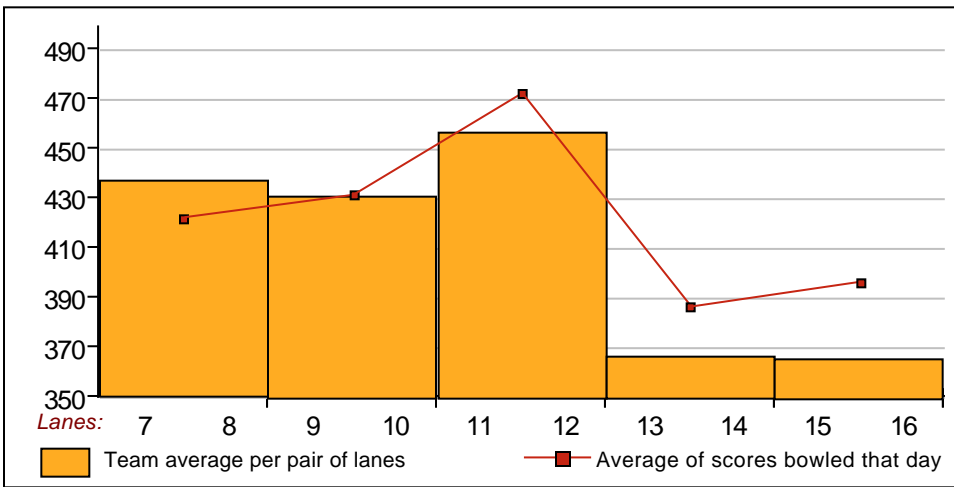

Team Average vs Ave of Scores