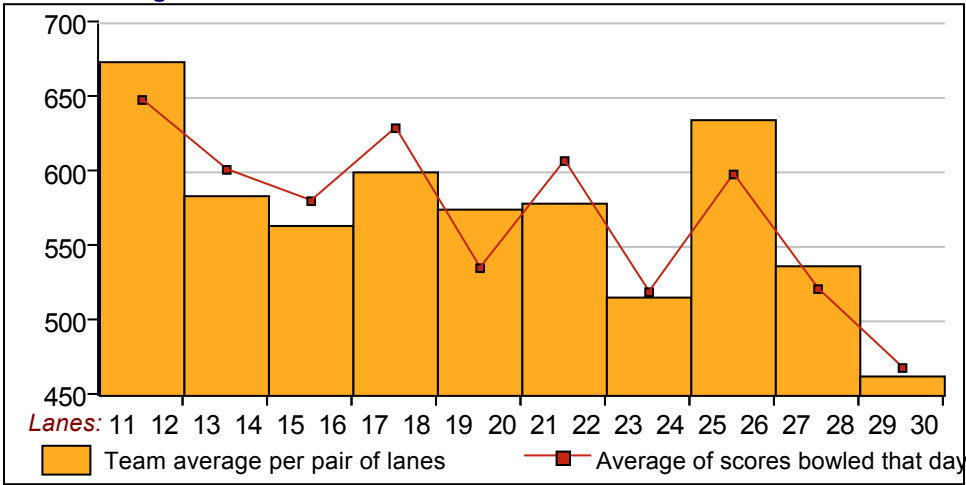

Thank you for bowling with us! We hope to see you next season!

Team Average vs Ave of Scores