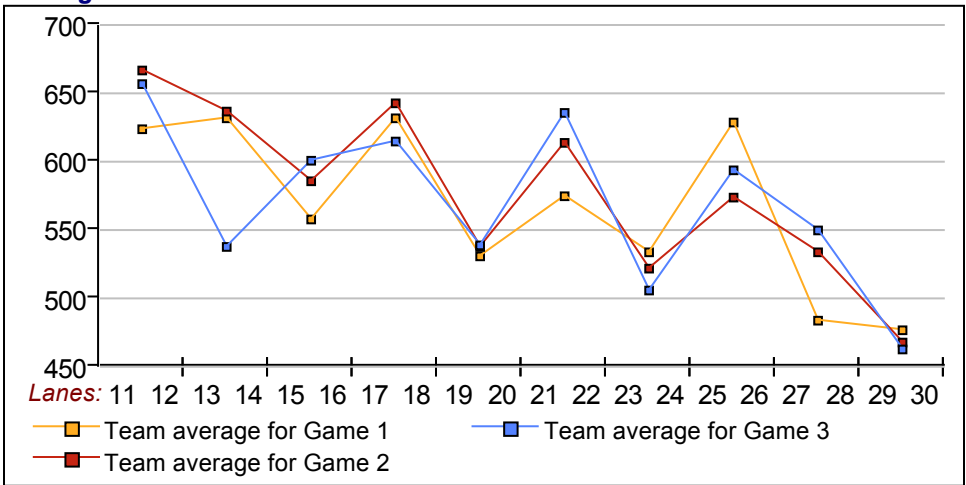

Average of Scores for Each Game