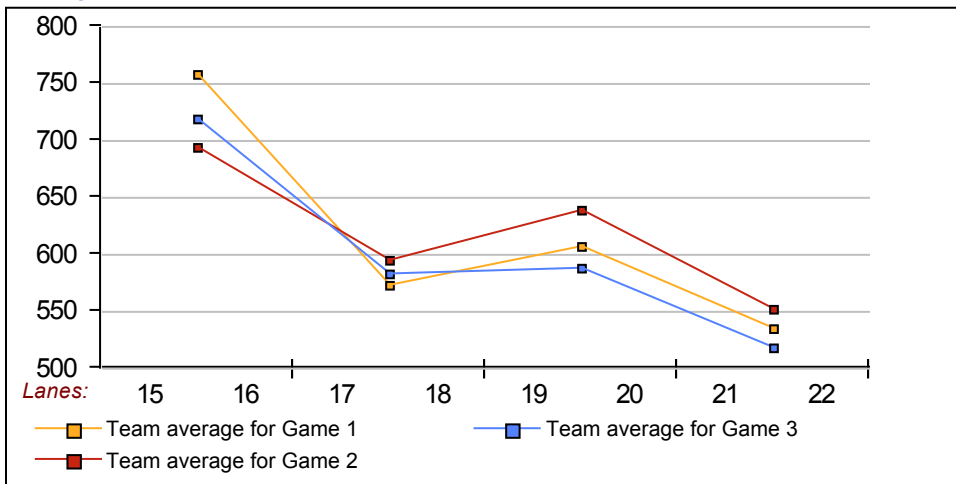

Average of Scores for Each Game