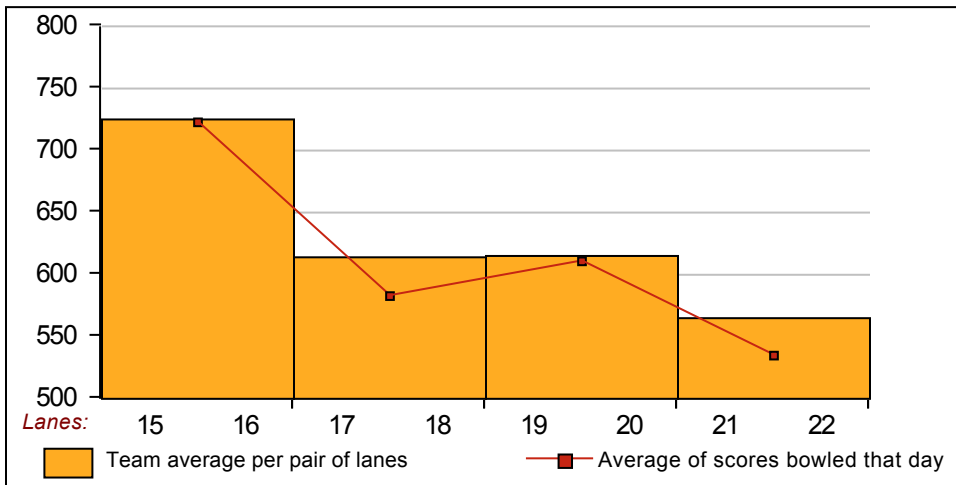

Thank you for bowling with us! We hope to see you next season!

Team Average vs Ave of Scores