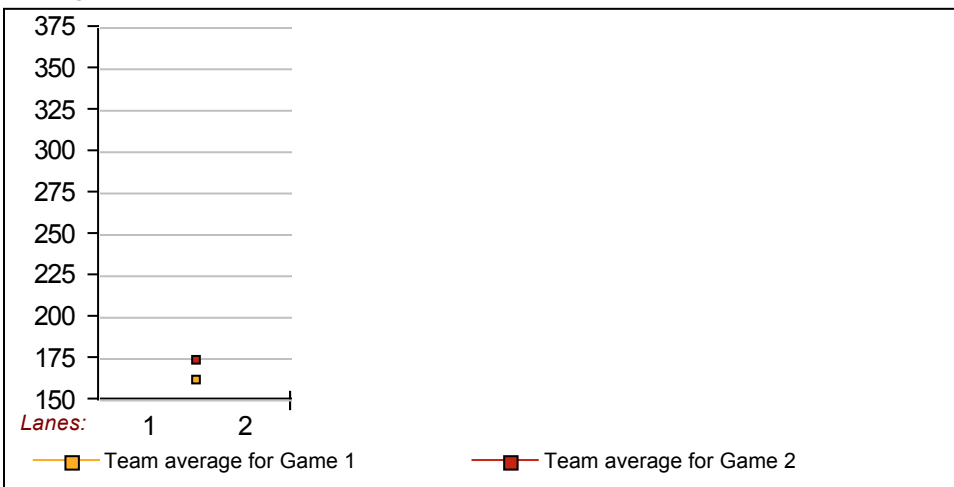

Average of Scores for Each Game