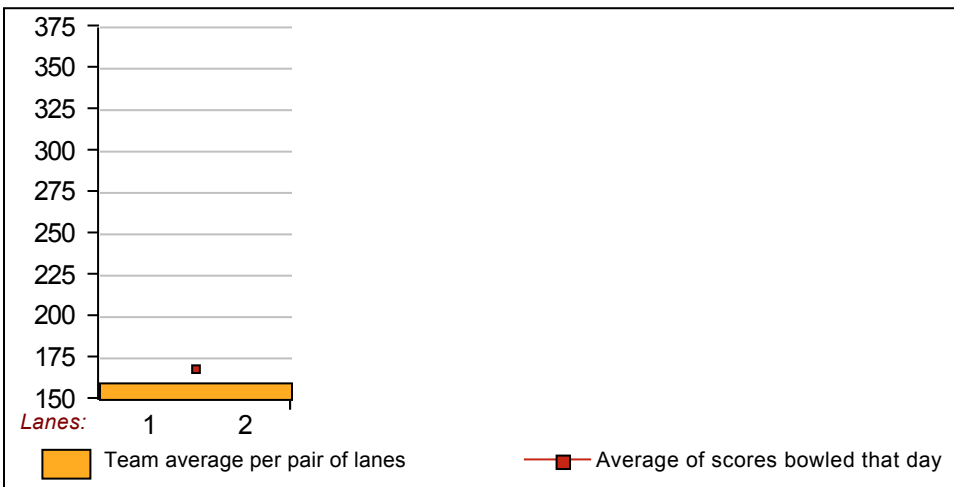

Team Average vs Ave of Scores