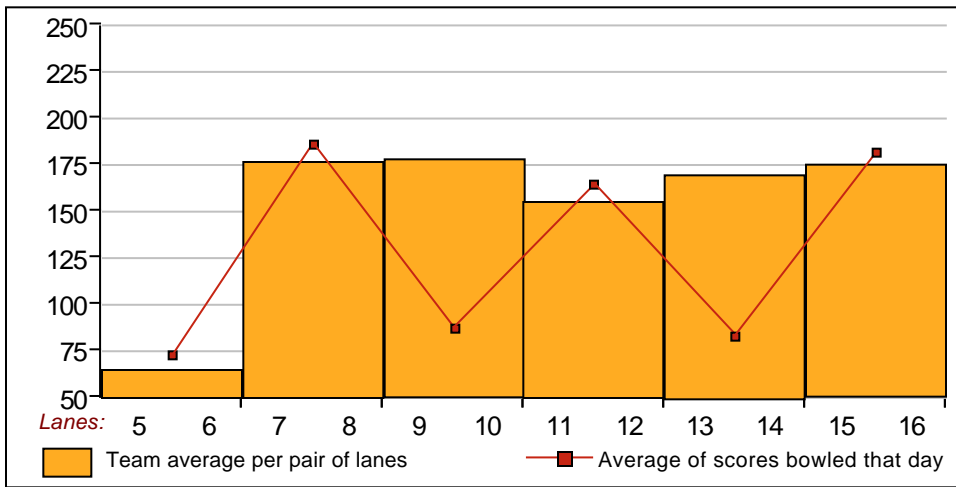

Team Average vs Ave of Scores