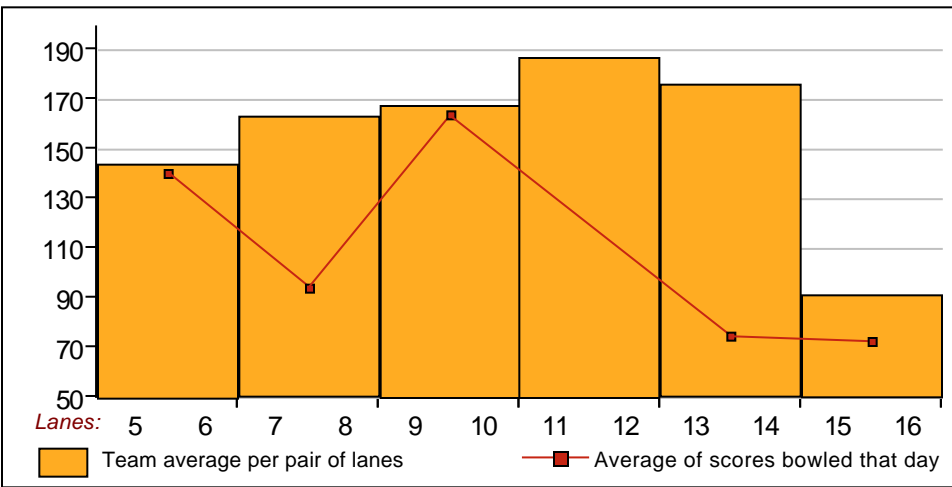

Team Average vs Ave of Scores