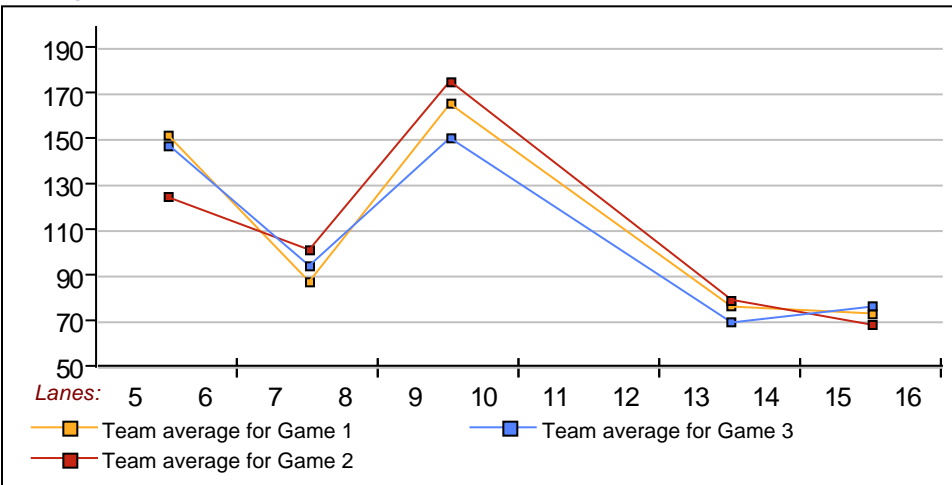

Average of Scores for Each Game