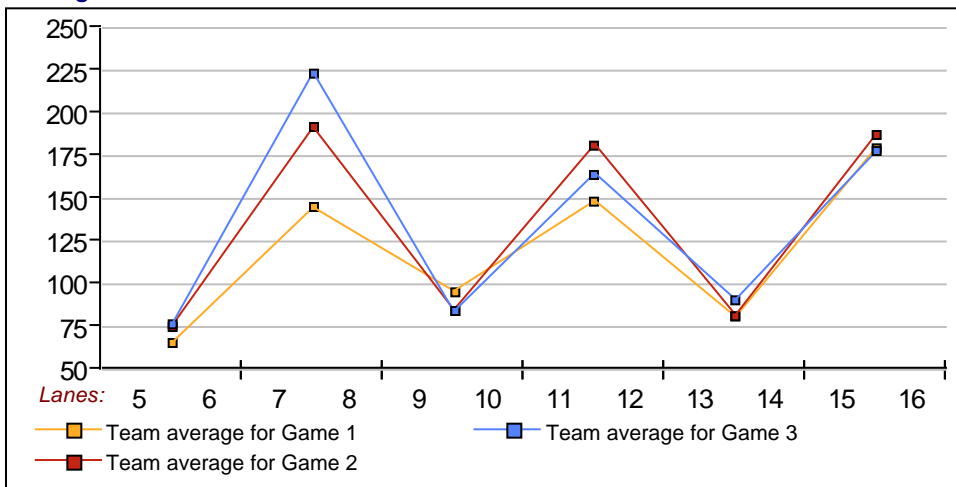

Average of Scores for Each Game