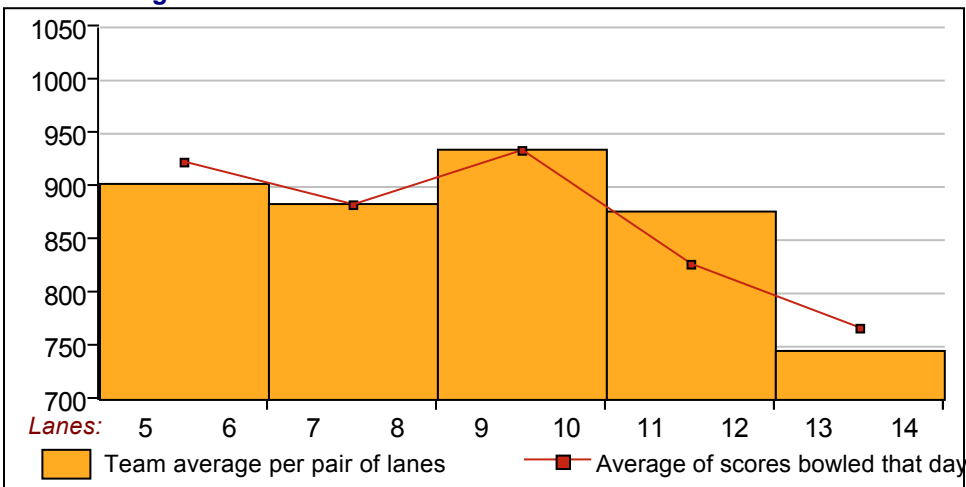

Team Average vs Ave of Scores