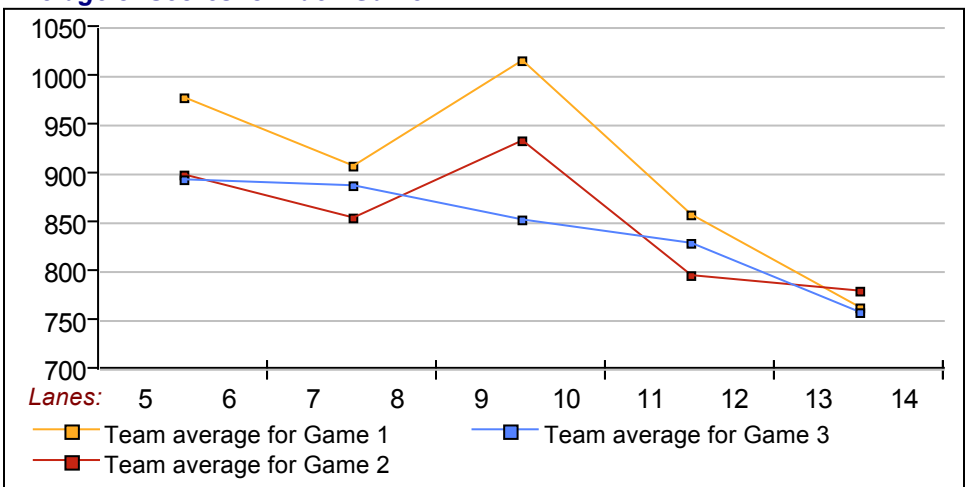

Average of Scores for Each Game