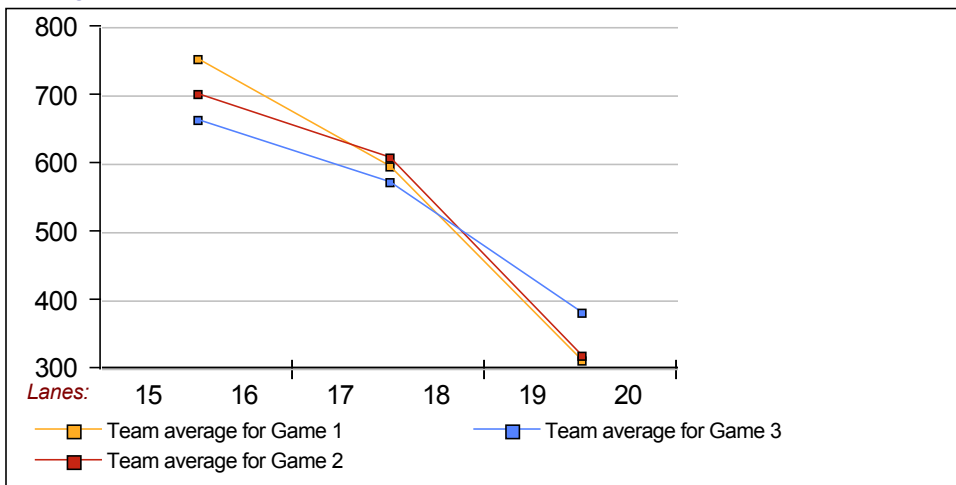

Average of Scores for Each Game