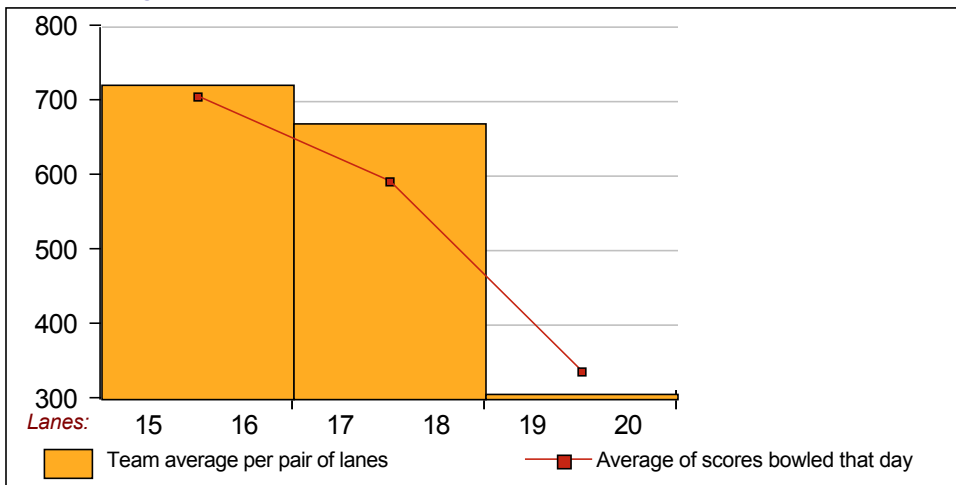

Thank you for bowling with us! We hope to see you next season!

Team Average vs Ave of Scores