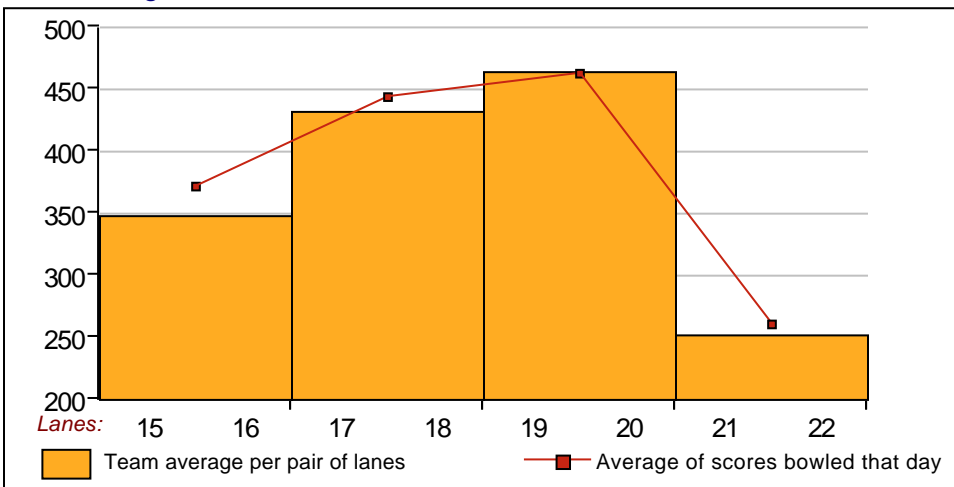

Team Average vs Ave of Scores