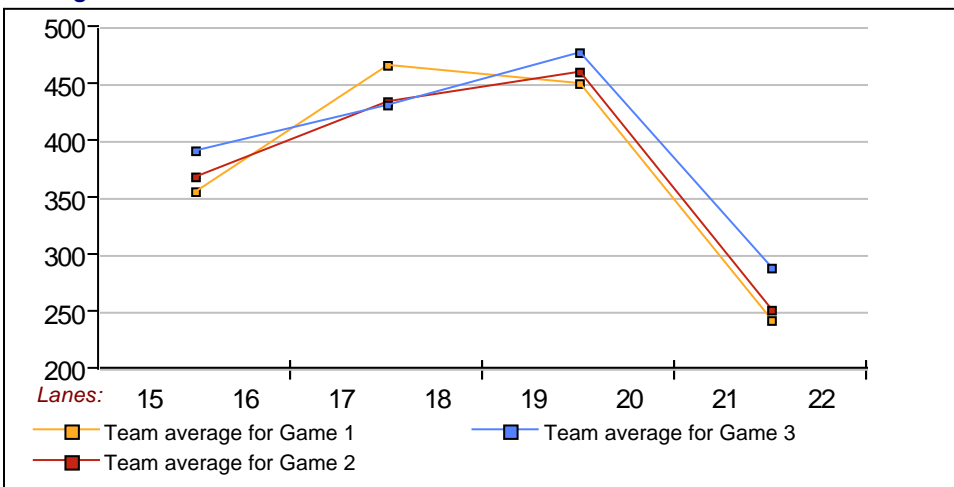

Average of Scores for Each Game