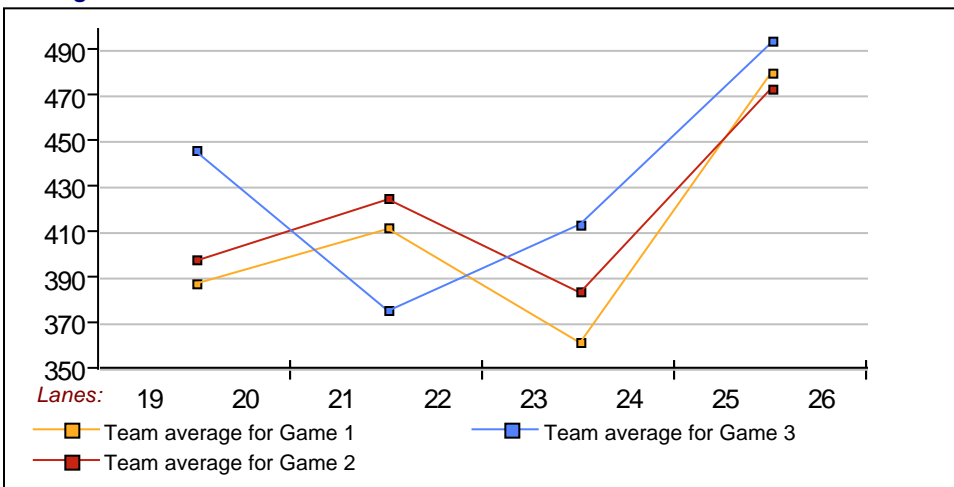

Average of Scores for Each Game