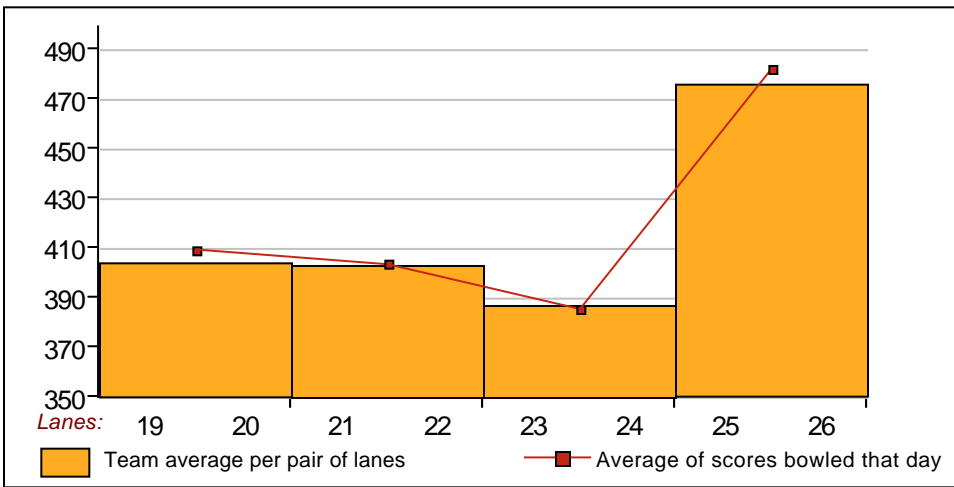

Team Average vs Ave of Scores