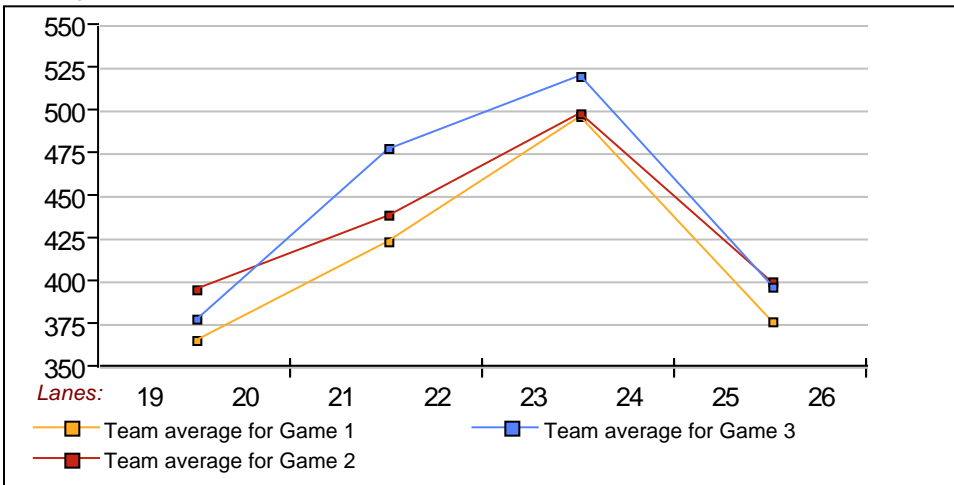

Average of Scores for Each Game