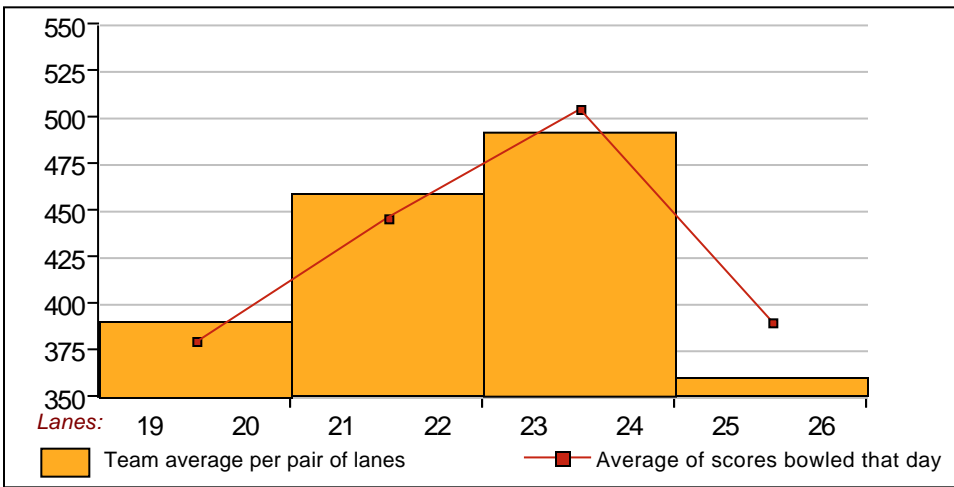

Team Average vs Ave of Scores