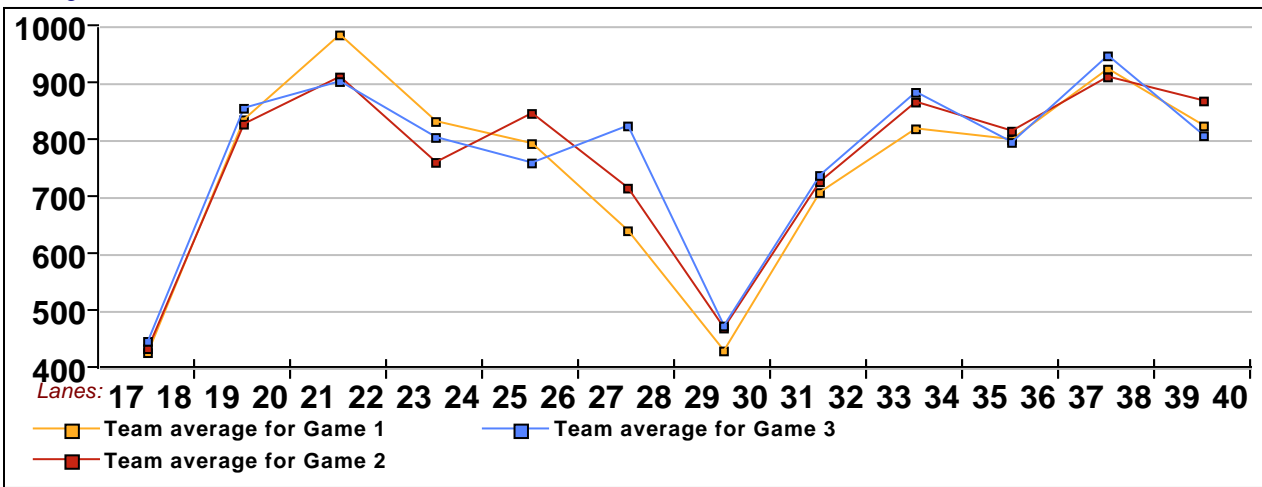

Average of Scores for Each Game