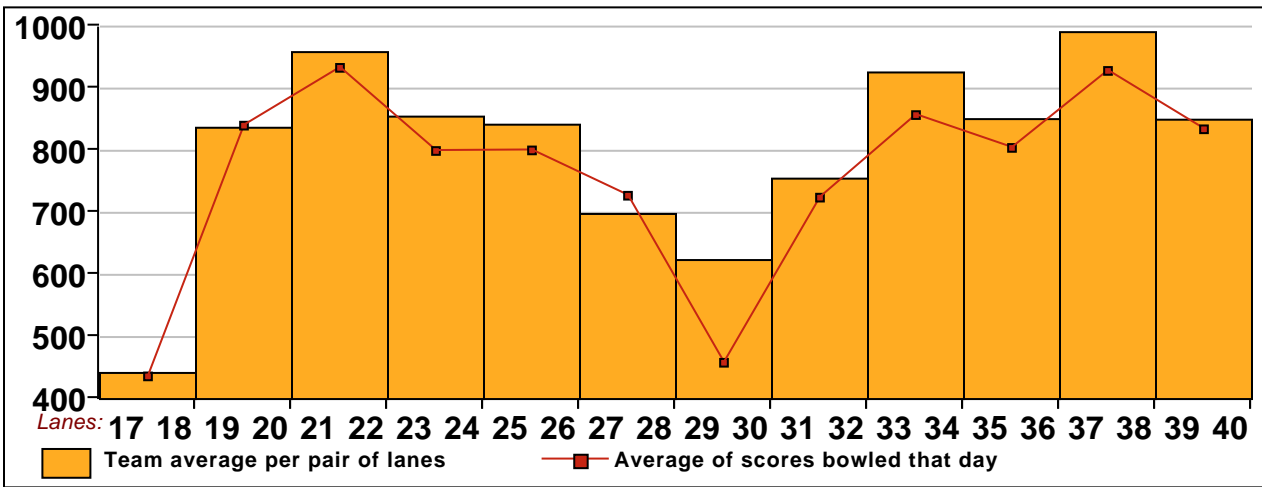

Team Average vs Avg of Scores