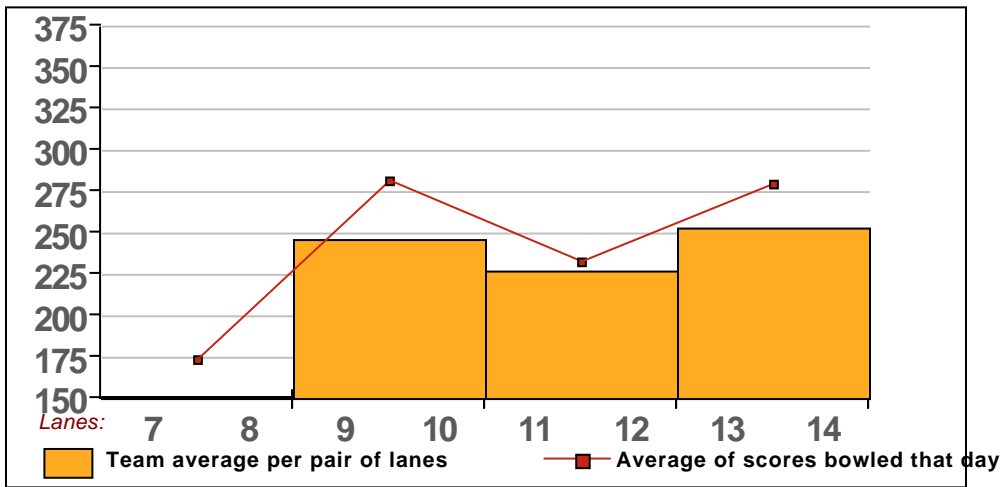

Team Average vs Avg of Scores