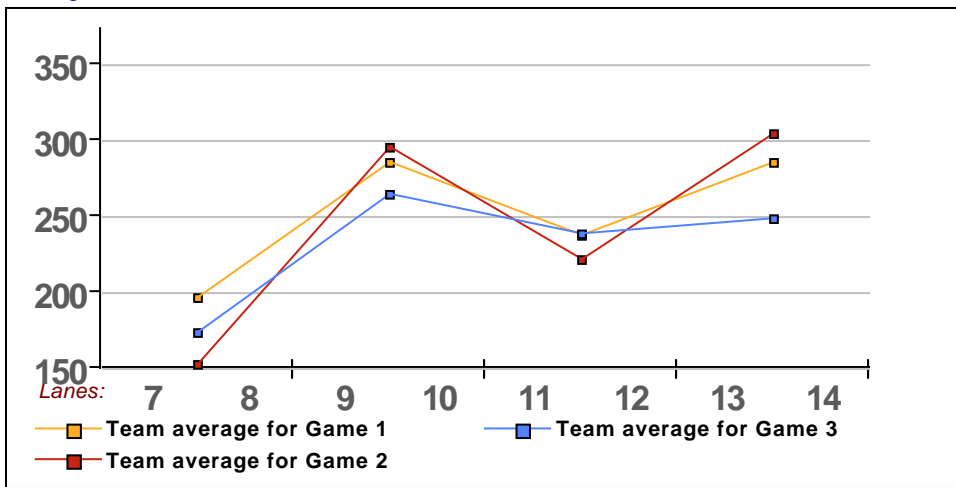

Average of Scores for Each Game