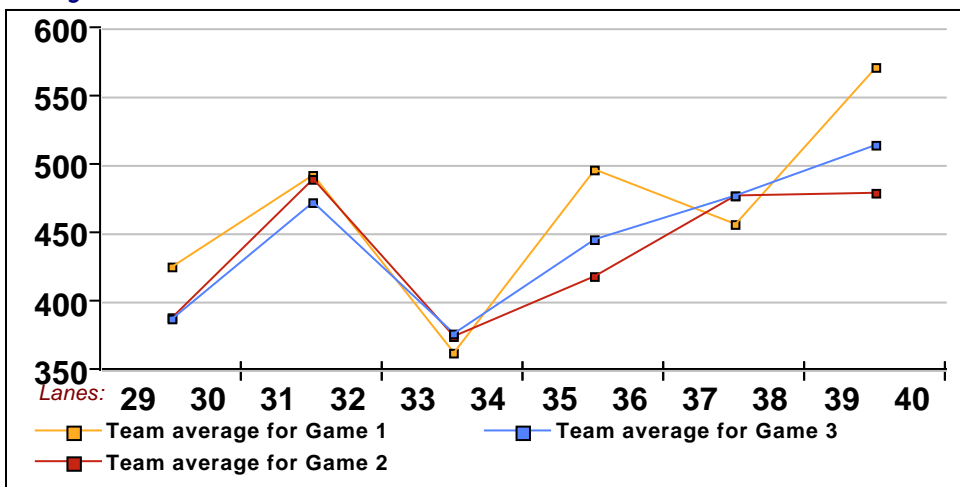

Average of Scores for Each Game