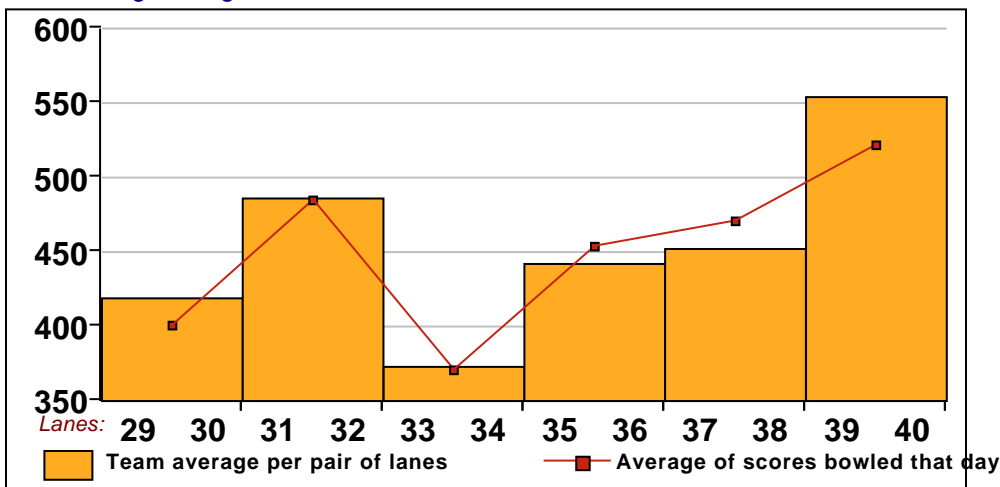

Team Average vs Avg of Scores