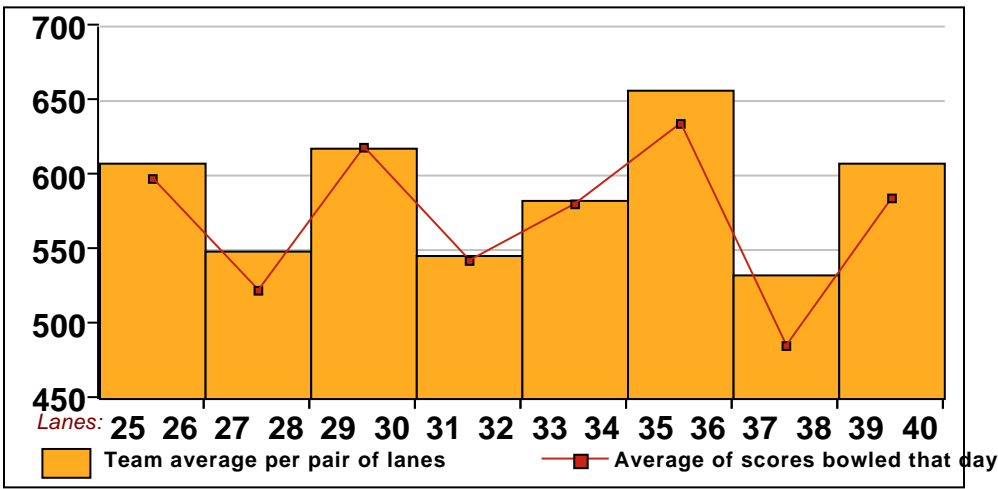

Team Average vs Avg of Scores