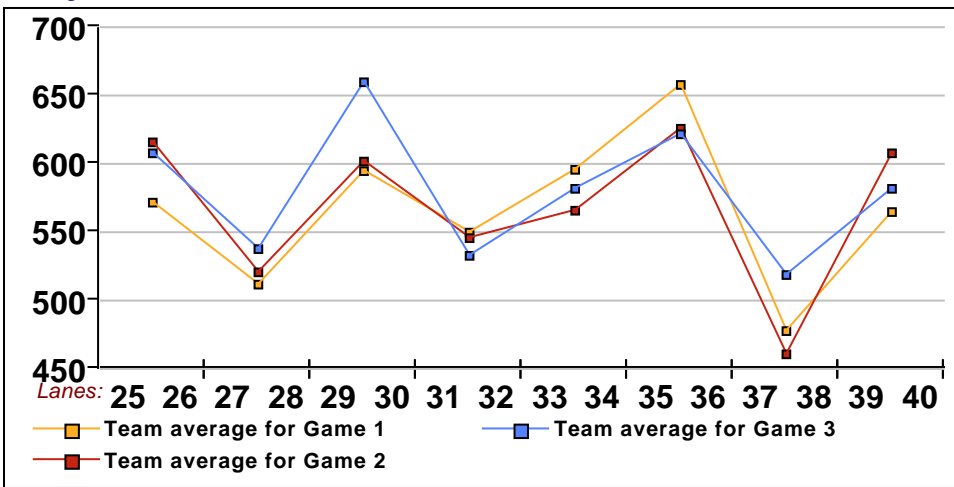

Average of Scores for Each Game