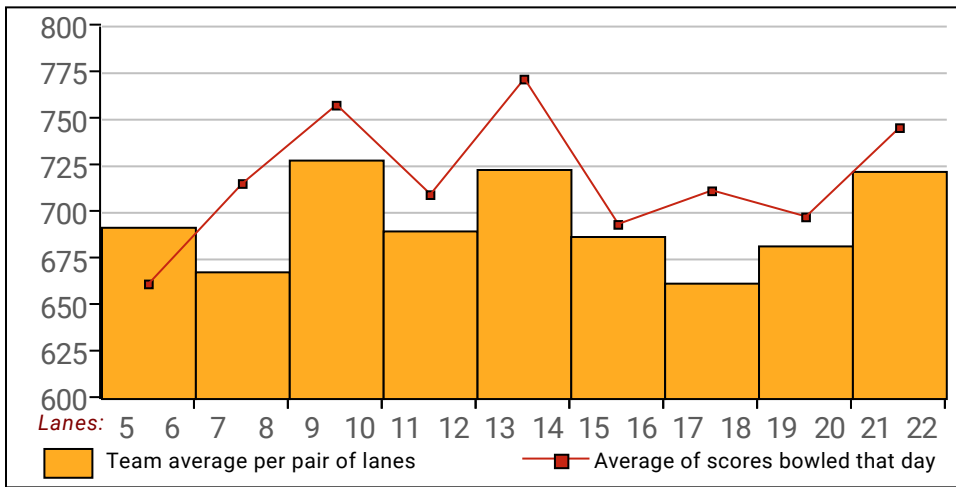

Team Average vs Avg of Scores