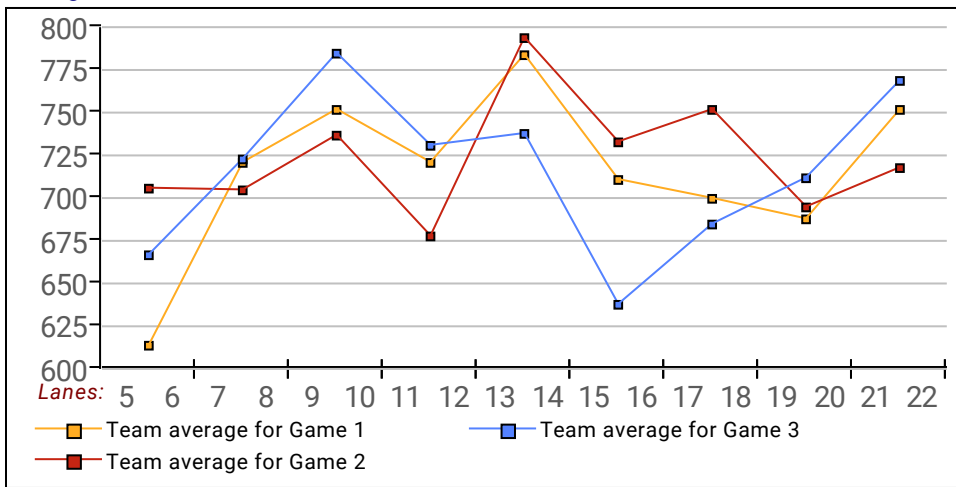

Average of Scores for Each Game