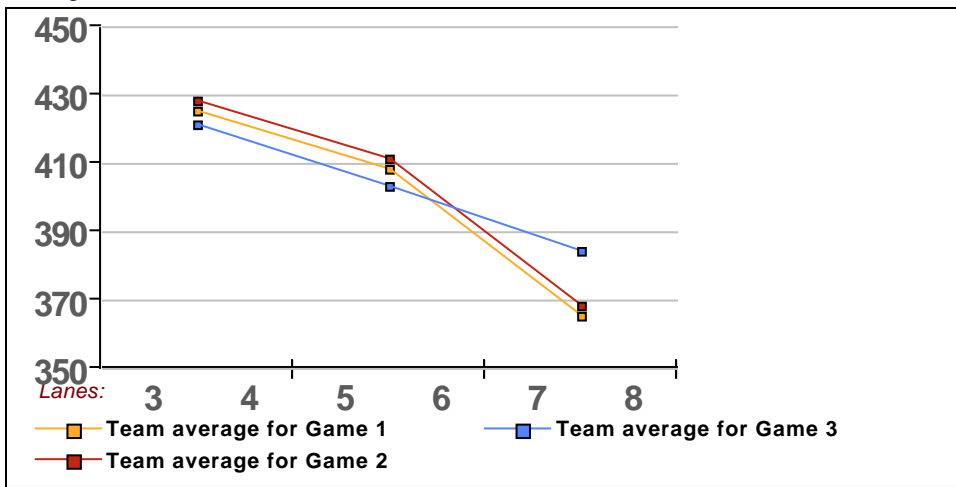

Average of Scores for Each Game