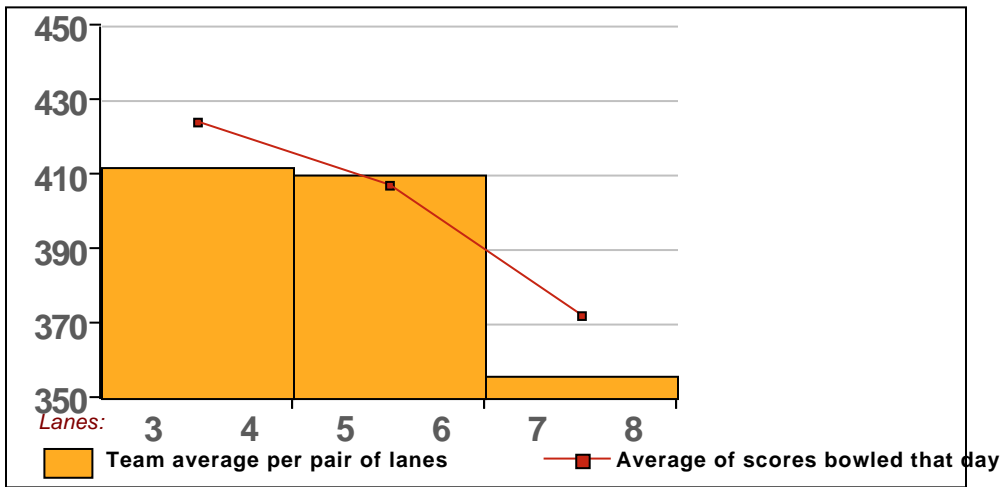

Team Average vs Avg of Scores