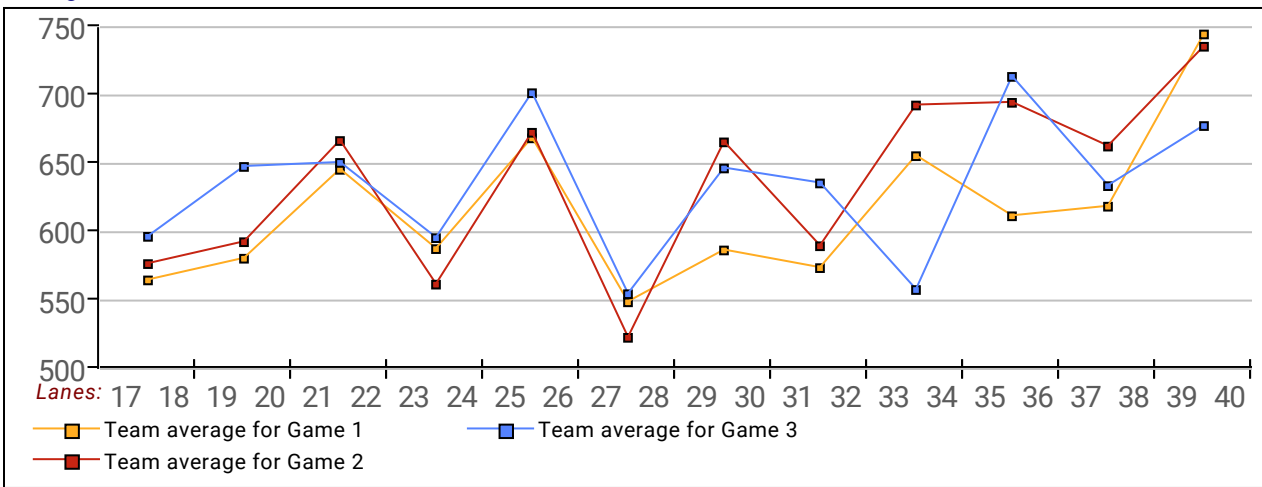

Average of Scores for Each Game