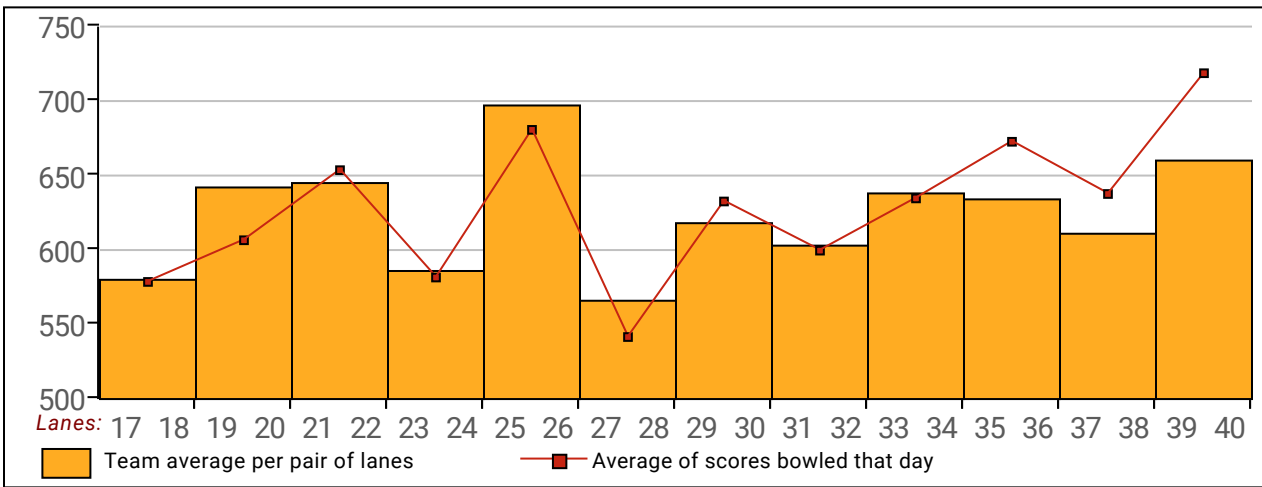

Team Average vs Avg of Scores