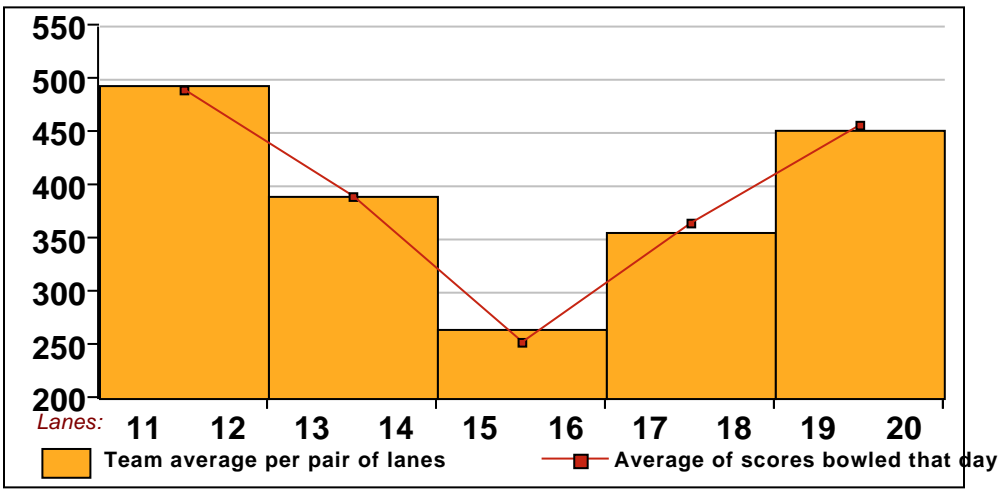

Team Average vs Avg of Scores