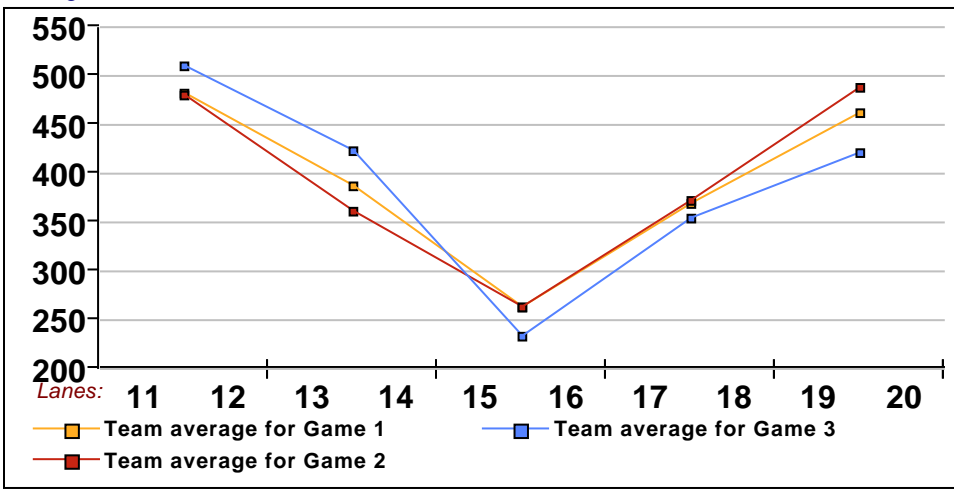

Average of Scores for Each Game