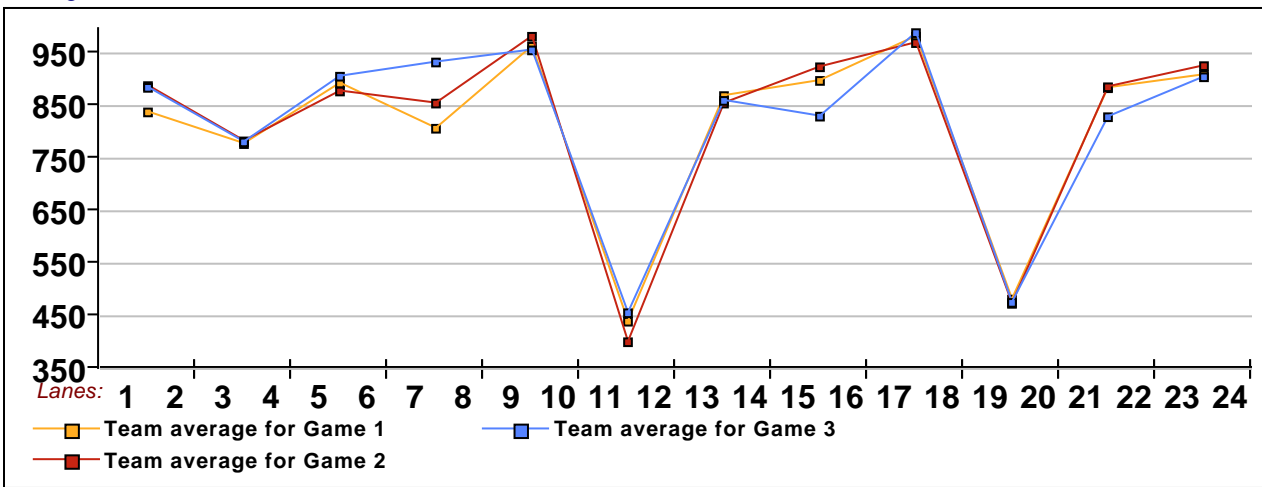

Average of Scores for Each Game