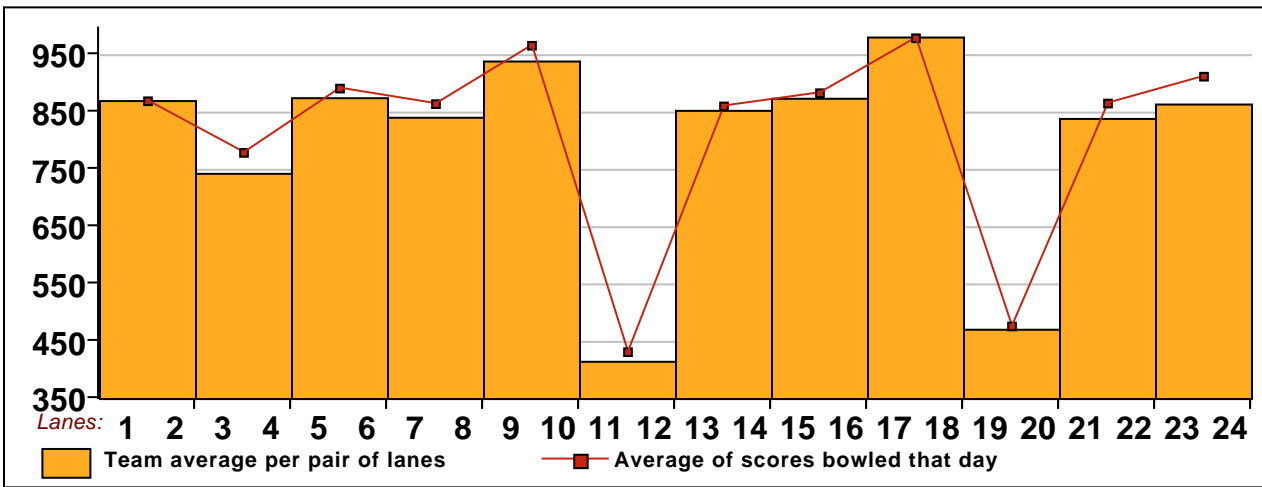

Team Average vs Avg of Scores