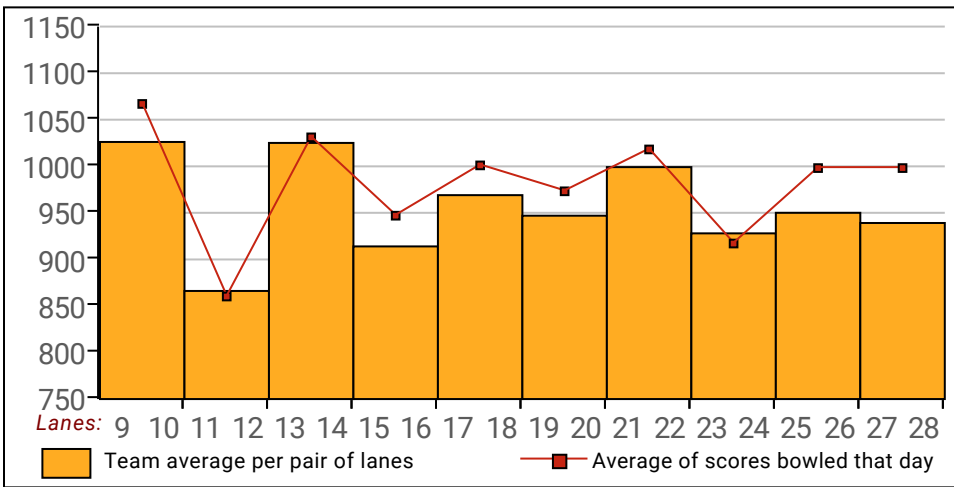

Team Average vs Avg of Scores