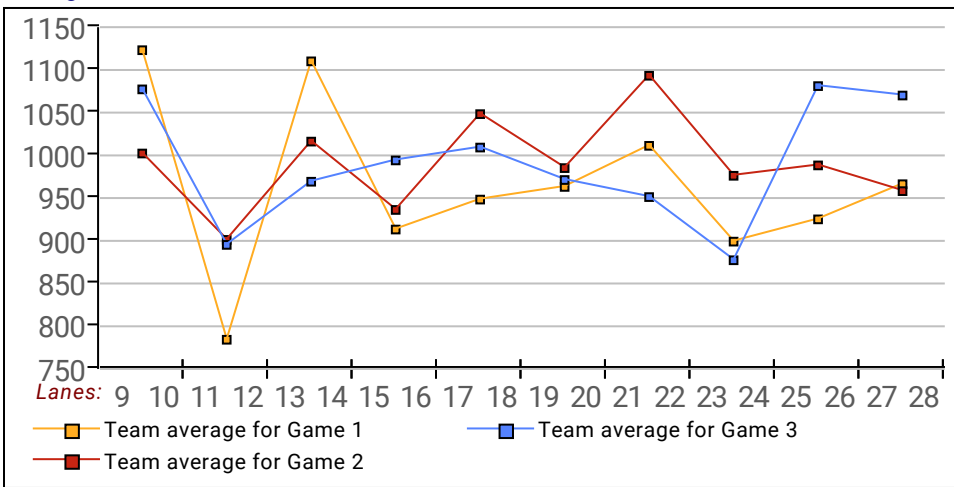

Average of Scores for Each Game