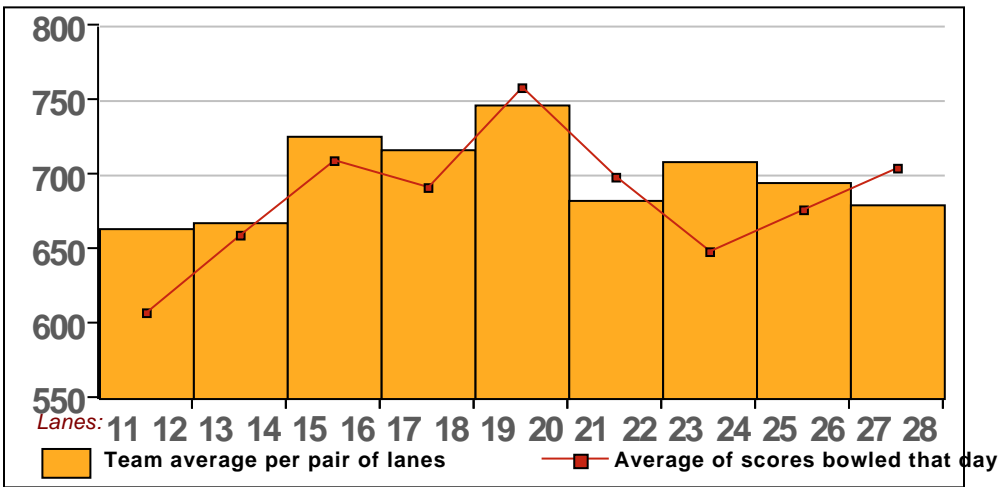

Team Average vs Avg of Scores