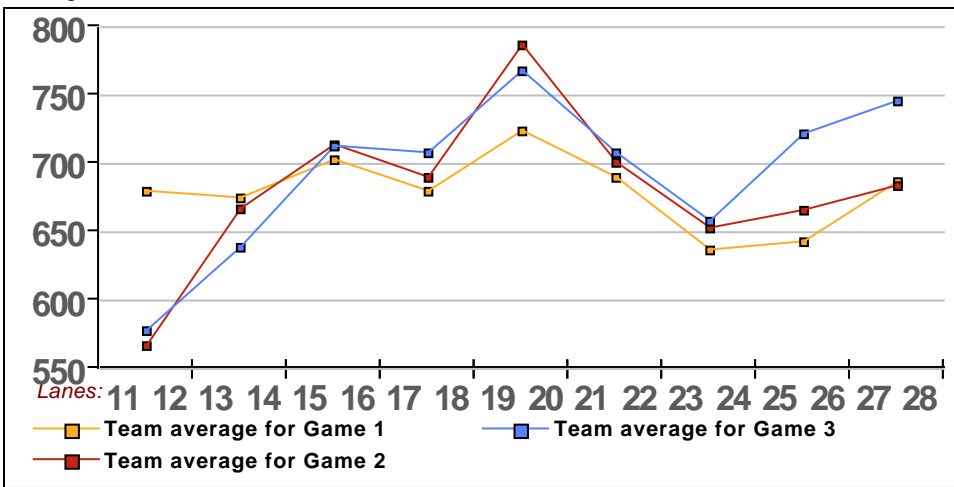

Average of Scores for Each Game